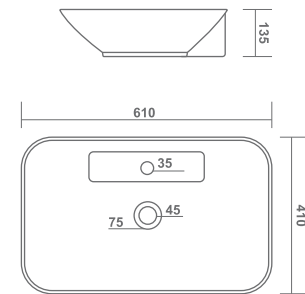

TABLE TOP BASIN

VEGAS

610x410x150mm

TABLE TOP BASIN

LETINA

480x380x140mm

CASSA

500x375x140mm

PYORAL

570x390x150mm

WENA PLUS

550x390x120mm

BERLIN

550x430x140mm

MINI JAZZ

410x310x110mm

TABLE TOP BASIN

STEELA

500x390x145mm

SLOG

490x300x125mm

STAR

650x410x140mm

SCOLLA

625x420x100mm

TABLE TOP BASIN

SWISS

540x400x145mm

TABLE TOP BASIN

BRUCK PLUS

385x385x140mm

ELITE