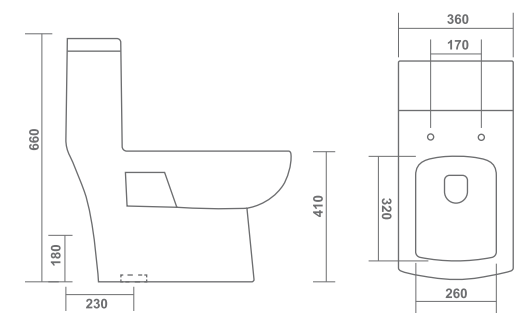

640x350x730mm
S-Trap 230mm / P-Trap 180mm

WASH DOWN
FLUSH

ONE PIECE CLOSET

STROM

680x360x725mm
S-Trap 230mm

WASH DOWN
FLUSH

ALASKA

650x355x685mm
S-Trap 230mm / P-Trap 180mm

WASH DOWN
FLUSH

CHARLY

680x360x660mm
S-Trap 230mm / P-Trap 180mm

WASH DOWN
FLUSH

TERA

700x360x720mm
S-Trap 230mm

SYPHONIC
FLUSH

WALL HUNG CLOSET

KREVITO

520x350x370mm

RIMLESS DESIGN

WALL HUNG CLOSET

SLAVIA

480x340x320mm

RIMLESS DESIGN

NOVA