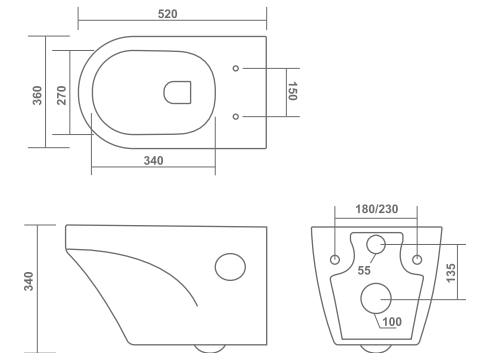

530x350x340mm

RIMLESS DESIGN

WALL HUNG CLOSET

LOFT

520x360x340mm

RIMLESS DESIGN

WALL HUNG CLOSET

YUGA

520x360x340mm

RIMLESS DESIGN

ROOT

500x370x360mm

RIMLESS DESIGN

NORM

570x360x340mm

WALL HUNG CLOSET