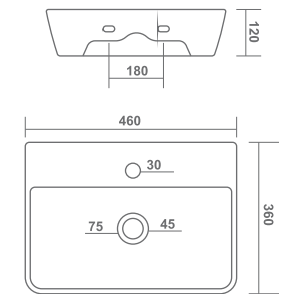

460x340x150mm

CUPID

360x290x125mm

MINI ITA

365x265x110mm

RUBIC

500x370x150mm

TABLE TOP BASIN

FLORIDA

405x405x115mm

SOFT

380x380x130mm

MILANO

380x380x150mm

TABLE TOP BASIN

MEDRID

360x360x130mm

OLWIN

340x340x140mm

BENZ

300x300x130mm

TABLE TOP / WALL HUNG BASIN

PLUTO

410x300x130mm

TABLE TOP / WALL HUNG BASIN

RECTA

460x360x120mm

SWIM

340x250x110mm

TABLE TOP / WALL HUNG BASIN

JEFF

410x310x120mm