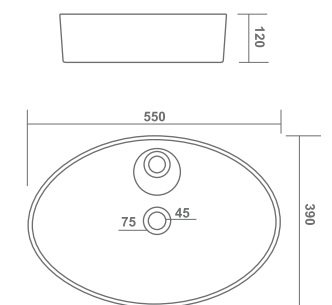

800x400x140mm

TABLE TOP BASIN

TITANIC

815x410x130mm

THRON

770x390x140mm

TABLE TOP BASIN

HELIX

TABLE TOP BASIN

VEGAS

610x410x150mm

TABLE TOP BASIN

LETINA

480x380x140mm

CASSA

500x375x140mm

LUNAR

830x430x140mm

ROCA

560x380x150mm

TABLE TOP BASIN

ARMIS

600x450x180mm

TABLE TOP BASIN

PYORAL

570x390x150mm

WENA PLUS

550x390x120mm

BERLIN

550x430x140mm

MINI JAZZ

410x310x110mm