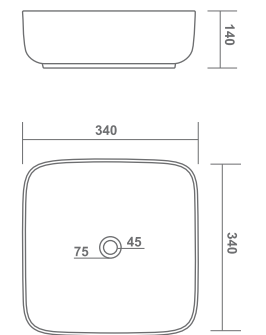

SOPIE

520x380x150mm