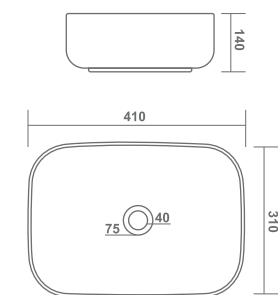

485x345x135mm

FEMINA

480x370x125mm

LATINA PLUS

330x330x130mm

TABLE TOP BASIN

JAZZ

510x390x110mm

MYARA

460x340x140mm

FIONA

480x370x125mm

TABLE TOP BASIN

MARK

460x340x150mm

ITA

470x335x135mm

SCOOT

410x310x140mm

TABLE TOP BASIN

ELAN

430x430x110mm

AURA

520x385x130mm

ROXY

305x305x140mm

TABLE TOP BASIN

PRIME

530x415x160mm

OMINI

400x330x140mm

WENA