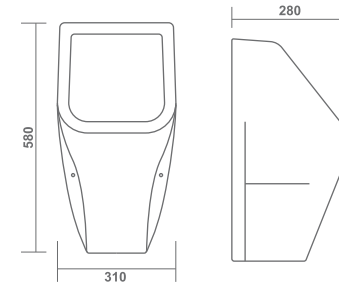

MORIS

410x300x400mm

WALL HUNG BASIN

NERO

480x350x140mm

THIO

410x310x140mm

WALL HUNG BASIN

SPIRIT

410x370x120mm

ROME

470x360x170mm

OZON

420x350x140mm

LARA

350x310x680mm

KELOS

310x280x580mm

BABY

290x250x510mm

ALDO

250x310x500mm

DAISY

300x300x380mm