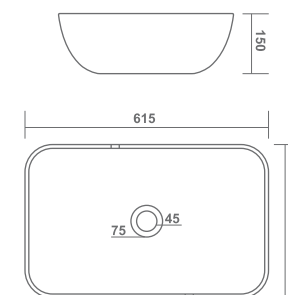

RUBY

550x360x400mm
S-Trap 90mm / P-Trap 180mm

EWC CONCEALED

580x370x400mm
S-Trap 100mm

EWC

550x360x400mm

TABLE TOP BASIN

SOPHIA

800x400x140mm

TABLE TOP BASIN

TITANIC

815x410x130mm

THRON

770x390x140mm

TABLE TOP BASIN

HELIX

620x350x110mm

TABLE TOP BASIN

SPOON

620x370x110mm

ENTO

600x400x140mm

DEMIS

615x360x150mm

TABLE TOP BASIN

VEGAS

610x410x150mm

TABLE TOP BASIN

LETINA

480x380x140mm

CASSA

500x375x140mm