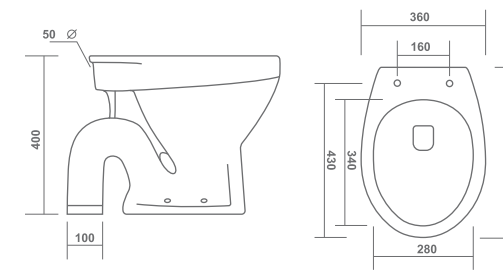

RUBY

550x360x400mm
S-Trap 90mm / P-Trap 180mm

EWC CONCEALED

580x370x400mm
S-Trap 100mm

EWC

550x360x400mm

TABLE TOP BASIN

SOPHIA

800x400x140mm

TABLE TOP BASIN

TITANIC

815x410x130mm

THRON

770x390x140mm

TABLE TOP BASIN

HELIX

620x350x110mm

TABLE TOP BASIN

SPOON

620x370x110mm

ENTO

600x400x140mm

DEMIS

615x360x150mm