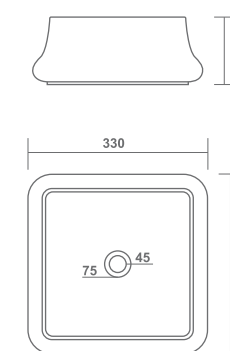

TABLE TOP BASIN

STEELA

500x390x145mm

SLOG

490x300x125mm

STAR

650x410x140mm

SCOLLA

625x420x100mm

TABLE TOP BASIN

SWISS

540x400x145mm

TABLE TOP BASIN

BRUCK PLUS

385x385x140mm

ELITE

485x345x135mm

FEMINA

480x370x125mm

LATINA PLUS

330x330x130mm

TABLE TOP BASIN

JAZZ

510x390x110mm

ASTRON

465x300x140mm

ELIPS

710x390x140mm

TABLE TOP BASIN

MINI STEELA

455x330x140mm

ELINA