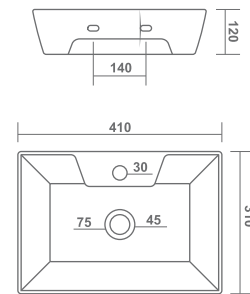

FLORIDA

405x405x115mm

SOFT

380x380x130mm

MILANO

380x380x150mm

TABLE TOP BASIN

MEDRID

360x360x130mm

OLWIN

340x340x140mm

BENZ

300x300x130mm

TABLE TOP / WALL HUNG BASIN

PLUTO

410x300x130mm

TABLE TOP / WALL HUNG BASIN

RECTA

460x360x120mm

SWIM

340x250x110mm

TABLE TOP / WALL HUNG BASIN

JEFF

410x310x120mm

TABLE TOP / WALL HUNG BASIN

SQUARE

310x310x150mm

JENNY

310x330x140mm

AMPLE

460x310x140mm

MINI BERLIN