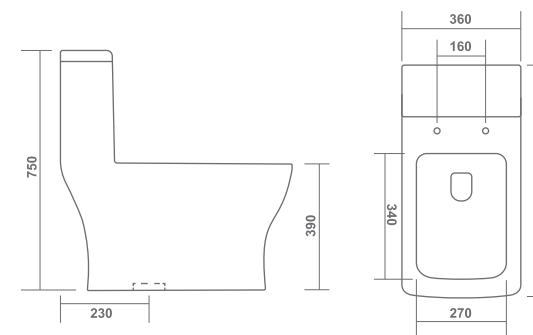

DENIAM

670x360x740mm
S-Trap 230, 300mm
P-Trap 180mm

WASH DOWN
FLUSH

MONALISA

710x360x750mm
S-Trap 230mm

SYPHONIC
FLUSH

ONE PIECE CLOSET

CHERRY

640x350x730mm
S-Trap 230mm / P-Trap 180mm

WASH DOWN
FLUSH

ONE PIECE CLOSET

STROM

680x360x725mm
S-Trap 230mm

WASH DOWN
FLUSH

ALASKA

650x355x685mm
S-Trap 230mm / P-Trap 180mm