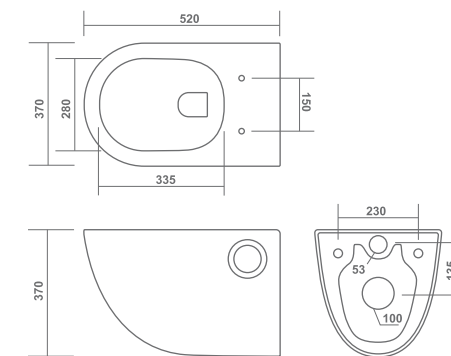

520x360x340mm

RIMLESS DESIGN

ROOT

500x370x360mm

RIMLESS DESIGN

NORM

570x360x340mm

WALL HUNG CLOSET

ALIS

540x360x350mm

RIMLESS DESIGN

WALL HUNG CLOSET

YORK

520x370x370mm

RIMLESS DESIGN

AERIN

520x370x360mm

RIMLESS DESIGN

AERON

510x370x360mm

WALL HUNG CLOSET

ALON

500x360x350mm

RIMLESS DESIGN