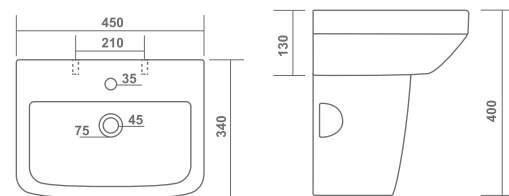

WASH BASIN HALF PEDESTAL

580x470x530mm

590x470x520mm

450x340x400mm

WASH BASIN HALF PEDESTAL

CANAN

560x420x470mm

460x360x420mm

410x300x400mm