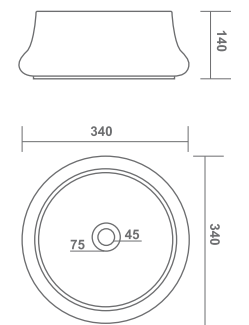

460x340x150mm

CUPID

360x290x125mm

MINI ITA

365x265x110mm

RUBIC

500x370x150mm

TABLE TOP BASIN

FLORIDA

405x405x115mm

SOFT

380x380x130mm

MILANO

380x380x150mm

TABLE TOP BASIN

MEDRID

360x360x130mm

OLWIN

340x340x140mm

BENZ

300x300x130mm

TABLE TOP / WALL HUNG BASIN

PLUTO

410x300x130mm