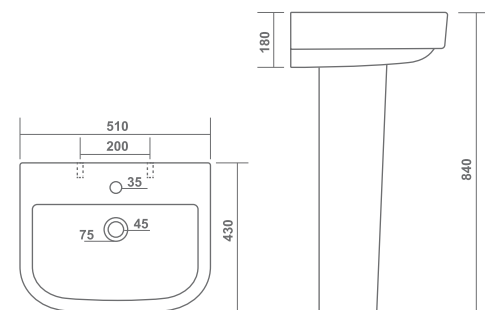

PARISH
580x430x850mm

LORAL
550x450x860mm

WASH BASIN PEDESTAL

PLAZA

580x430x860mm

WASH BASIN PEDESTAL

SIMI

460x360x830mm

COLADO

510x430x840mm

MORIS

410x300x810mm

WASH BASIN HALF PEDESTAL

PARISH

580x470x530mm

REPOSE