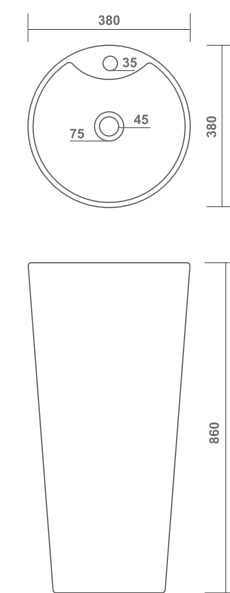

360x360x155mm

MERRY

420x300x125mm

JACK

430x295x130mm

COUNTER BASIN

SHAWN

610x460x210mm

ARIKA

580x470x160mm

COUNTER BASIN

GRACE

490x380x180mm

ETHAN

555x395x130mm

EMOLA

415x415x160mm

ONE PIECE BASIN

INVITO

400x400x810mm

ONE PIECE BASIN

RIO

380x380x860mm

RIO PLUS

380x380x860mm

ONE PIECE BASIN

LINIA

360x360x290mm

LAVIS

350x360x280mm

LAVASA

420x400x270mm