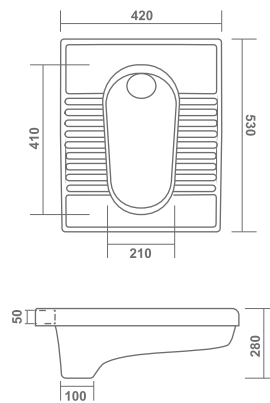

KELOS

310x280x580mm

BABY

290x250x510mm

ALDO

250x310x500mm

DAISY

300x300x380mm

PAN

ORRISA PAN 23"

590x450x310mm

ORRISA PAN 20"

530x420x280mm

CITY PAN

520x420x180mm

MATT TABLE TOP BASIN