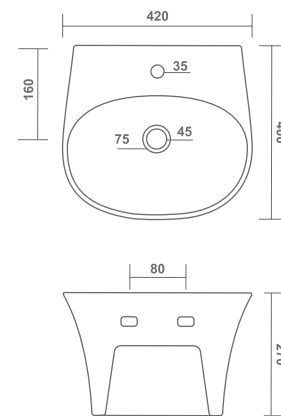

ARIKA

580x470x160mm

COUNTER BASIN

GRACE

490x380x180mm

ETHAN

555x395x130mm

EMOLA

415x415x160mm

ONE PIECE BASIN

INVITO

400x400x810mm

ONE PIECE BASIN

RIO

380x380x860mm

RIO PLUS

380x380x860mm

ONE PIECE BASIN

LINIA

360x360x290mm

LAVIS

350x360x280mm

LAVASA

420x400x270mm

ONE PIECE BASIN

ETHOS

380x380x410mm

LENZ

465x460x390mm

WASH BASIN PEDESTAL

REPOSE
590x460x840mm

WASH BASIN PEDESTAL