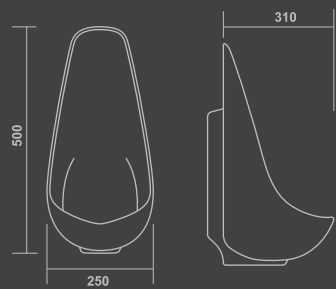

SPIRIT

410x370x120mm

ROME

470x360x170mm

OZON

420x350x140mm

LARA

350x310x680mm

KELOS

310x280x580mm

BABY

290x250x510mm

ALDO

250x310x500mm

DAISY

300x300x380mm