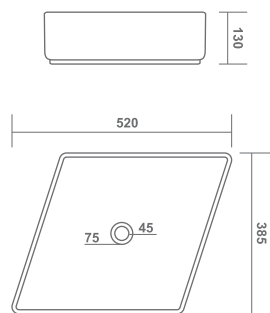

485x345x135mm

FEMINA

480x370x125mm

LATINA PLUS

330x330x130mm

TABLE TOP BASIN

JAZZ

510x390x110mm

MYARA

460x340x140mm

FIONA

480x370x125mm

TABLE TOP BASIN

MARK

460x340x150mm

ITA

470x335x135mm

SCOOT

410x310x140mm

TABLE TOP BASIN

ELAN

430x430x110mm

AURA

520x385x130mm

ROXY

305x305x140mm

TABLE TOP BASIN

PRIME

530x415x160mm

OMINI

400x330x140mm

WENA