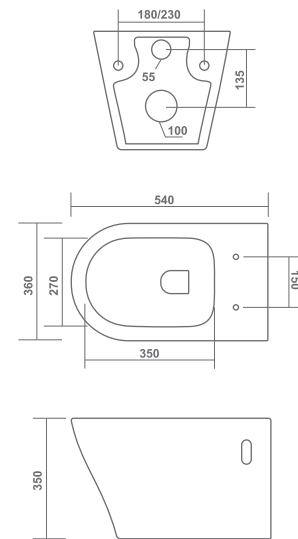

530x350x340mm

RIMLESS DESIGN

WALL HUNG CLOSET

LOFT

520x360x340mm

RIMLESS DESIGN

WALL HUNG CLOSET

YUGA

520x360x340mm

RIMLESS DESIGN

ROOT

500x370x360mm

RIMLESS DESIGN

NORM

570x360x340mm

WALL HUNG CLOSET

ALIS

540x360x350mm

RIMLESS DESIGN

WALL HUNG CLOSET

YORK

520x370x370mm

RIMLESS DESIGN

AERIN