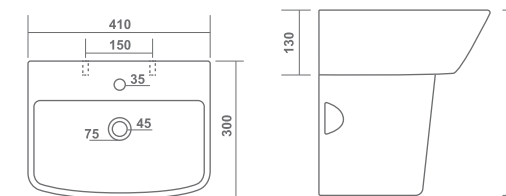

590x470x520mm

CORAL

450x340x400mm

WASH BASIN HALF PEDESTAL

CANAN

560x420x470mm

SIMI

460x360x420mm

MORIS

410x300x400mm

WALL HUNG BASIN

NERO

480x350x140mm

THIO

410x310x140mm

WALL HUNG BASIN