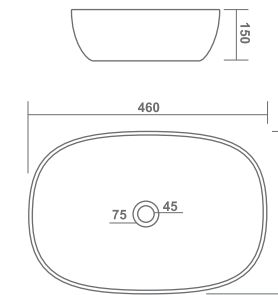

485x345x135mm

FEMINA

480x370x125mm

LATINA PLUS

330x330x130mm

TABLE TOP BASIN

JAZZ

510x390x110mm

340x340x140mm

SOPIE

520x380x150mm

ULTRA

460x250x115mm

TABLE TOP BASIN

ROSA

580x410x165mm

MYARA

460x340x140mm

FIONA

480x370x125mm

TABLE TOP BASIN

MARK

460x340x150mm

ITA

470x335x135mm

SCOOT

410x310x140mm

TABLE TOP BASIN

ELAN

430x430x110mm

AURA

520x385x130mm