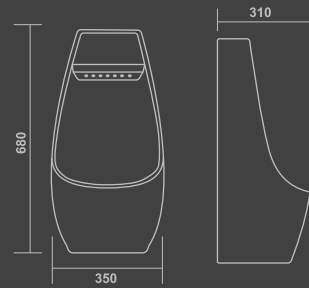

MORIS

410x300x400mm

WALL HUNG BASIN

NERO

480x350x140mm

THIO

410x310x140mm

WALL HUNG BASIN

SPIRIT

410x370x120mm

ROME

470x360x170mm

OZON

420x350x140mm

LARA

350x310x680mm

KELOS

310x280x580mm

BABY

290x250x510mm

ALDO

250x310x500mm

DAISY

300x300x380mm