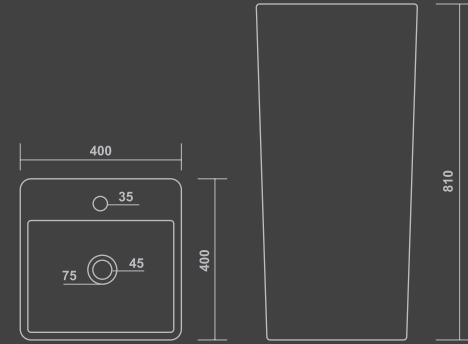

ARIKA

580x470x160mm

COUNTER BASIN

GRACE

490x380x180mm

ETHAN

555x395x130mm

EMOLA

415x415x160mm

ONE PIECE BASIN

INVITO

400x400x810mm

ONE PIECE BASIN

RIO

380x380x860mm

RIO PLUS