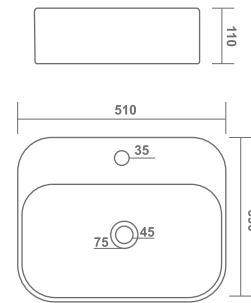

TABLE TOP BASIN

STEELA

500x390x145mm

SLOG

490x300x125mm

STAR

650x410x140mm

SCOLLA

625x420x100mm

TABLE TOP BASIN

SWISS

540x400x145mm

TABLE TOP BASIN

BRUCK PLUS

385x385x140mm

ELITE

485x345x135mm

FEMINA

480x370x125mm

LATINA PLUS

330x330x130mm

TABLE TOP BASIN

JAZZ

510x390x110mm

ASTRON

465x300x140mm

ELIPS

710x390x140mm

TABLE TOP BASIN

MINI STEELA

455x330x140mm

ELINA