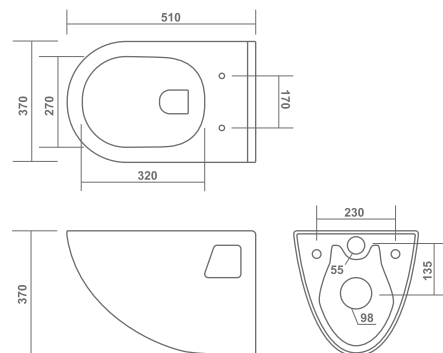

RIMLESS DESIGN

WALL HUNG CLOSET

DYNA

560x390x340mm

WALL HUNG CLOSET

ELEGANT

500x360x320mm

ZITA

520x370x350mm

ELEMENT

550x380x350mm

WALL HUNG CLOSET

COCO

540x390x350mm

CROMA

510x370x370mm

CROMA - Rimless

510x380x370mm

WALL HUNG CLOSET

CRUSE

550x370x380mm

JET

RIMLESS DESIGN

CALIBER