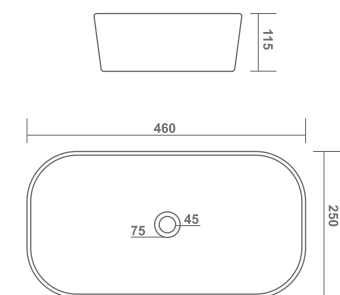

485x345x135mm

FEMINA

480x370x125mm

LATINA PLUS

330x330x130mm

TABLE TOP BASIN

JAZZ

510x390x110mm

565x385x115mm

TABLE TOP BASIN

LORENZ

460x260x115mm

TABLE TOP BASIN

MARVEL

415x415x150mm

BRUCK

340x340x140mm

SOPIE

520x380x150mm

ULTRA

460x250x115mm

TABLE TOP BASIN

ROSA

580x410x165mm

MYARA

460x340x140mm

FIONA

480x370x125mm

TABLE TOP BASIN

MARK

460x340x150mm

ITA