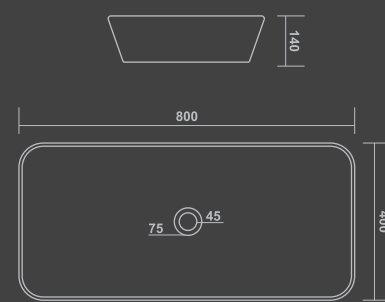

RUBY

550x360x400mm
S-Trap 90mm / P-Trap 180mm

EWC CONCEALED

580x370x400mm
S-Trap 100mm

EWC

550x360x400mm

TABLE TOP BASIN

SOPHIA

800x400x140mm

TABLE TOP BASIN

TITANIC

815x410x130mm

THRON

770x390x140mm

TABLE TOP BASIN

HELIX

620x350x110mm

TABLE TOP BASIN

SPOON

620x370x110mm

ENTO

600x400x140mm

DEMIS

615x360x150mm

TABLE TOP BASIN

VEGAS

610x410x150mm

TABLE TOP BASIN

LETINA

480x380x140mm

CASSA

500x375x140mm