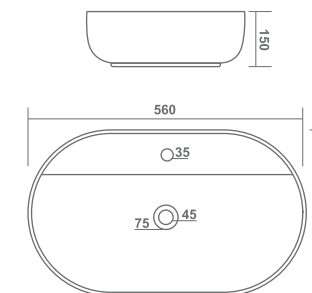

800x400x140mm

TABLE TOP BASIN

TITANIC

815x410x130mm

THRON

770x390x140mm

TABLE TOP BASIN

HELIX

TABLE TOP BASIN

VEGAS

610x410x150mm

TABLE TOP BASIN

LETINA

480x380x140mm

CASSA

500x375x140mm

LUNAR

830x430x140mm

ROCA

560x380x150mm

TABLE TOP BASIN

ARMIS

600x450x180mm

TABLE TOP BASIN

PYORAL

570x390x150mm

WENA PLUS

550x390x120mm

BERLIN

550x430x140mm

MINI JAZZ

410x310x110mm