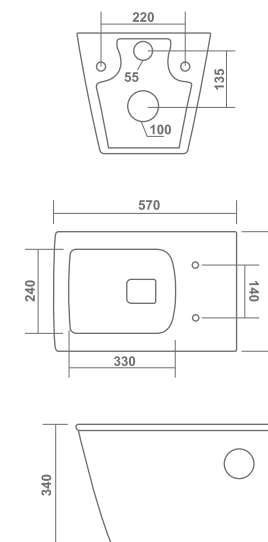

530x350x340mm

RIMLESS DESIGN

WALL HUNG CLOSET

LOFT

520x360x340mm

RIMLESS DESIGN

WALL HUNG CLOSET

YUGA

520x360x340mm

RIMLESS DESIGN

ROOT

500x370x360mm

RIMLESS DESIGN

NORM

570x360x340mm

WALL HUNG CLOSET

ALIS

540x360x350mm

RIMLESS DESIGN

WALL HUNG CLOSET

YORK

520x370x370mm

RIMLESS DESIGN

AERIN