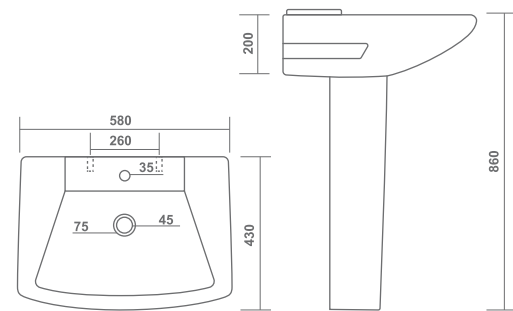

PARISH
580x430x850mm

LORAL
550x450x860mm

WASH BASIN PEDESTAL

PLAZA

580x430x860mm

WASH BASIN PEDESTAL

SIMI

460x360x830mm

COLADO

510x430x840mm

MORIS

410x300x810mm

WASH BASIN HALF PEDESTAL

PARISH

580x470x530mm

REPOSE