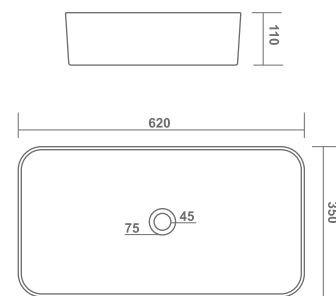

RUBY

550x360x400mm
S-Trap 90mm / P-Trap 180mm

EWC CONCEALED

580x370x400mm
S-Trap 100mm

EWC

550x360x400mm

TABLE TOP BASIN

SOPHIA

800x400x140mm

TABLE TOP BASIN

TITANIC

815x410x130mm

THRON

770x390x140mm

TABLE TOP BASIN

HELIX

620x350x110mm

TABLE TOP BASIN

SPOON

620x370x110mm

ENTO

600x400x140mm

DEMIS

615x360x150mm

TABLE TOP BASIN

VEGAS

610x410x150mm

TABLE TOP BASIN

LETINA

480x380x140mm

CASSA

500x375x140mm