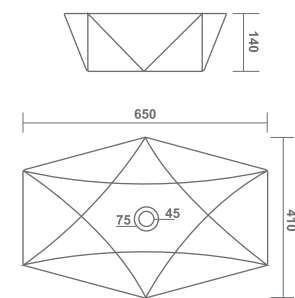

TABLE TOP BASIN

VEGAS

610x410x150mm

TABLE TOP BASIN

LETINA

480x380x140mm

CASSA

500x375x140mm

TABLE TOP BASIN

STEELA

500x390x145mm

SLOG

490x300x125mm

STAR

650x410x140mm

SCOLLA

625x420x100mm

TABLE TOP BASIN

SWISS

540x400x145mm

TABLE TOP BASIN

BRUCK PLUS

385x385x140mm

ELITE

485x345x135mm

FEMINA

480x370x125mm

LATINA PLUS

330x330x130mm

TABLE TOP BASIN

JAZZ

510x390x110mm