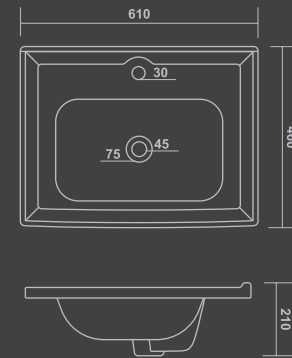

400x300x140mm

TABLE TOP / WALL HUNG BASIN

LIBRA

400x330x140mm

PRISM

410x320x120mm

TABLE TOP / WALL HUNG BASIN

DECOR

360x360x155mm

MERRY

420x300x125mm

JACK

430x295x130mm

COUNTER BASIN

SHAWN

610x460x210mm

ARIKA

580x470x160mm

COUNTER BASIN

GRACE

490x380x180mm

ETHAN

555x395x130mm

EMOLA

415x415x160mm

ONE PIECE BASIN

INVITO

400x400x810mm

ONE PIECE BASIN

RIO

380x380x860mm

RIO PLUS