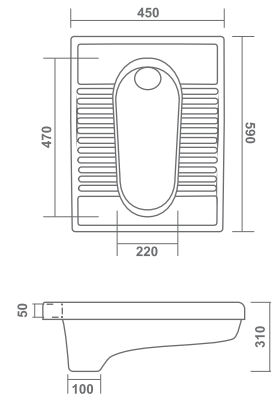

KELOS

310x280x580mm

BABY

290x250x510mm

ALDO

250x310x500mm

DAISY

300x300x380mm

PAN

ORRISA PAN 23"

590x450x310mm

ORRISA PAN 20"

530x420x280mm

CITY PAN

520x420x180mm

MATT TABLE TOP BASIN