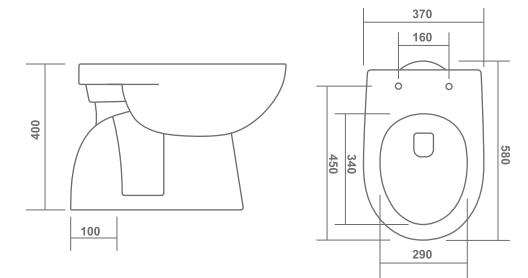

CROMA - Rimless

510x380x370mm

WALL HUNG CLOSET

CRUSE

550x370x380mm

JET

RIMLESS DESIGN

CALIBER

510x370x330mm

JET

AUDI

500x350x360mm

MESSI

520x360x350mm
S-Trap 100mm / P-Trap 180mm

MAX

530x360x400mm
S-Trap 80mm / P-Trap 180mm

RUBY

550x360x400mm
S-Trap 90mm / P-Trap 180mm

EWC CONCEALED

580x370x400mm
S-Trap 100mm

EWC

550x360x400mm

TABLE TOP BASIN

SOPHIA

800x400x140mm

TABLE TOP BASIN

TITANIC

815x410x130mm

THRON

770x390x140mm

TABLE TOP BASIN

HELIX