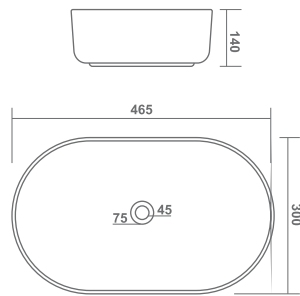

TABLE TOP BASIN

VEGAS

610x410x150mm

TABLE TOP BASIN

LETINA

480x380x140mm

CASSA

500x375x140mm

625x420x100mm

TABLE TOP BASIN

SWISS

540x400x145mm

TABLE TOP BASIN

BRUCK PLUS

385x385x140mm

ELITE

485x345x135mm

FEMINA

480x370x125mm

LATINA PLUS

330x330x130mm

TABLE TOP BASIN

JAZZ

510x390x110mm

ASTRON

465x300x140mm

ELIPS

710x390x140mm

TABLE TOP BASIN

MINI STEELA

455x330x140mm

ELINA