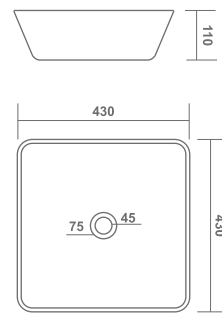

485x345x135mm

FEMINA

480x370x125mm

LATINA PLUS

330x330x130mm

TABLE TOP BASIN

JAZZ

510x390x110mm

MYARA

460x340x140mm

FIONA

480x370x125mm

TABLE TOP BASIN

MARK

460x340x150mm

ITA

470x335x135mm

SCOOT

410x310x140mm

TABLE TOP BASIN

ELAN

430x430x110mm

AURA

520x385x130mm

ROXY

305x305x140mm

TABLE TOP BASIN

PRIME

530x415x160mm

OMINI

400x330x140mm

WENA