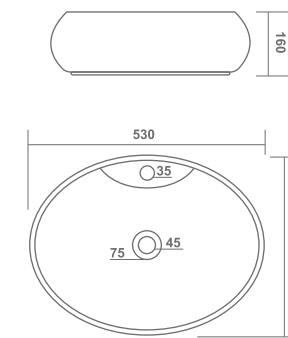

MYARA

460x340x140mm

FIONA

480x370x125mm

TABLE TOP BASIN

MARK

460x340x150mm

ITA

470x335x135mm

SCOOT

410x310x140mm

TABLE TOP BASIN

ELAN

430x430x110mm

AURA

520x385x130mm

ROXY

305x305x140mm

TABLE TOP BASIN

PRIME

530x415x160mm

OMINI

400x330x140mm

WENA

550x395x120mm

TABLE TOP BASIN

FLORA

480x320x125mm

TABLE TOP BASIN

MINI SOPIE

360x280x130mm

ALMORA