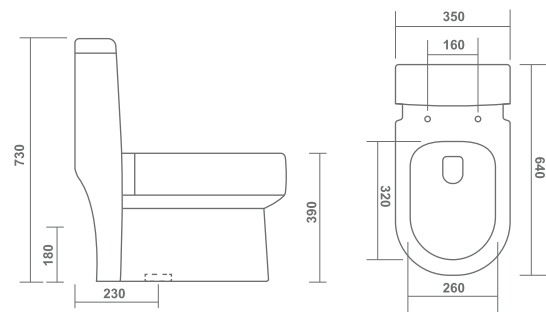

DENIAM

670x360x740mm
S-Trap 230, 300mm
P-Trap 180mm

WASH DOWN
FLUSH

MONALISA

710x360x750mm
S-Trap 230mm

SYPHONIC
FLUSH

ONE PIECE CLOSET

CHERRY

640x350x730mm
S-Trap 230mm / P-Trap 180mm

WASH DOWN
FLUSH

ONE PIECE CLOSET

STROM

680x360x725mm
S-Trap 230mm

WASH DOWN
FLUSH

ALASKA

650x355x685mm
S-Trap 230mm / P-Trap 180mm