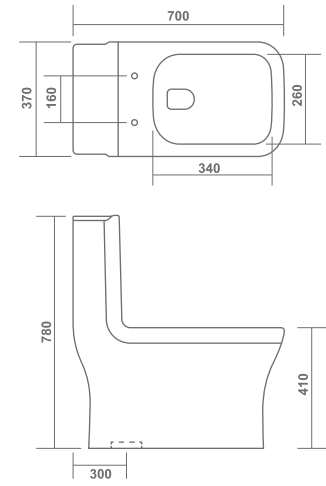

ONE PIECE CLOSET

AQUA

690x380x760mm
S-Trap 300mm

SYPHONIC FLUSH

LORENS

650x360x715mm
S-Trap 230mm / P-Trap 180mm

RIMLESS DESIGN

WASH DOWN FLUSH

ONE PIECE CLOSET

AQUA PLUS

700x370x780mm
S-Trap 300mm

SYPHONIC
FLUSH

ONE PIECE CLOSET

ALBA

650x370x710mm
S-Trap 230, 300mm

SYPHONIC
FLUSH