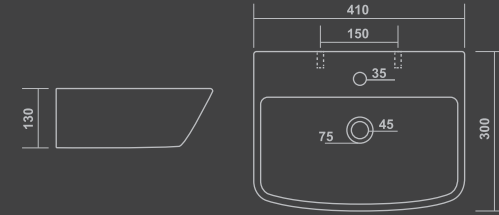

FLORIDA

405x405x115mm

SOFT

380x380x130mm

MILANO

380x380x150mm

TABLE TOP BASIN

MEDRID

360x360x130mm

OLWIN

340x340x140mm

BENZ

300x300x130mm

TABLE TOP / WALL HUNG BASIN

PLUTO

410x300x130mm