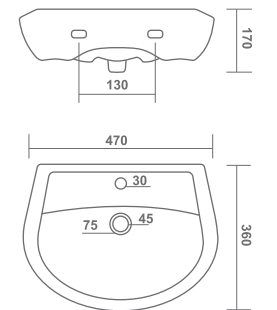

WALL HUNG BASIN

NERO

480x350x140mm

THIO

410x310x140mm

WALL HUNG BASIN

SPIRIT

410x370x120mm

ROME

470x360x170mm

OZON

420x350x140mm