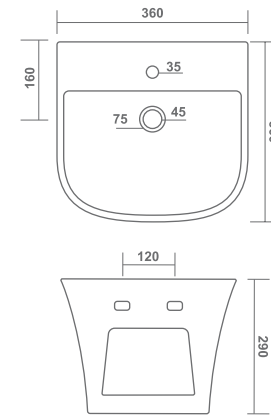

ARIKA

580x470x160mm

COUNTER BASIN

GRACE

490x380x180mm

ETHAN

555x395x130mm

EMOLA

415x415x160mm

ONE PIECE BASIN

INVITO

400x400x810mm

ONE PIECE BASIN

RIO

380x380x860mm

RIO PLUS

380x380x860mm

ONE PIECE BASIN

LINIA

360x360x290mm

LAVIS

350x360x280mm

LAVASA

420x400x270mm

ONE PIECE BASIN

ETHOS

380x380x410mm

LENZ

465x460x390mm

WASH BASIN PEDESTAL

REPOSE
590x460x840mm

WASH BASIN PEDESTAL