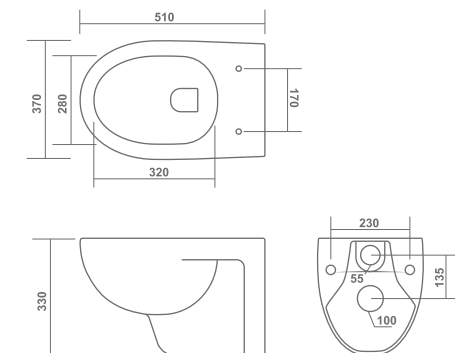

520x370x350mm

ELEMENT

550x380x350mm

WALL HUNG CLOSET

COCO

540x390x350mm

CROMA

510x370x370mm

CROMA - Rimless

510x380x370mm

WALL HUNG CLOSET

CRUSE

550x370x380mm

JET

RIMLESS DESIGN

CALIBER

510x370x330mm

JET

AUDI

500x350x360mm

MESSI

520x360x350mm
S-Trap 100mm / P-Trap 180mm

MAX

530x360x400mm
S-Trap 80mm / P-Trap 180mm