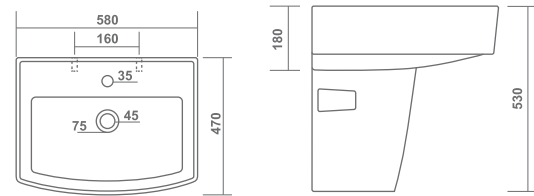

COLADO

510x430x840mm

MORIS

410x300x810mm

WASH BASIN HALF PEDESTAL

PARISH

580x470x530mm

REPOSE