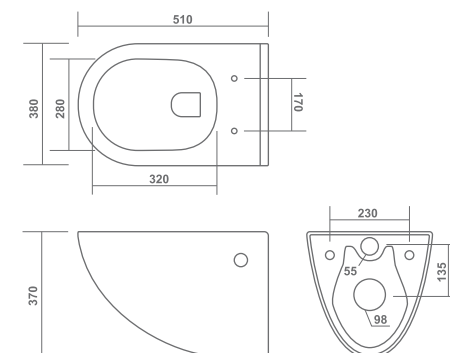

RIMLESS DESIGN

WALL HUNG CLOSET

DYNA

560x390x340mm

WALL HUNG CLOSET

ELEGANT

500x360x320mm

ZITA

520x370x350mm

ELEMENT

550x380x350mm

WALL HUNG CLOSET

COCO

540x390x350mm

CROMA

510x370x370mm

CROMA - Rimless

510x380x370mm

WALL HUNG CLOSET

CRUSE

550x370x380mm

JET

RIMLESS DESIGN

CALIBER