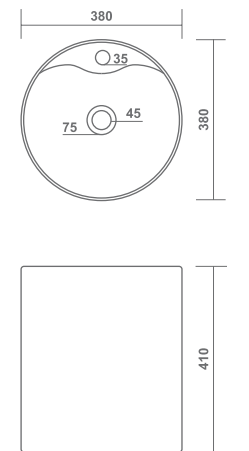

ONE PIECE BASIN

360x360x290mm

350x360x280mm

420x400x270mm

ONE PIECE BASIN

380x380x410mm

LENZ

465x460x390mm