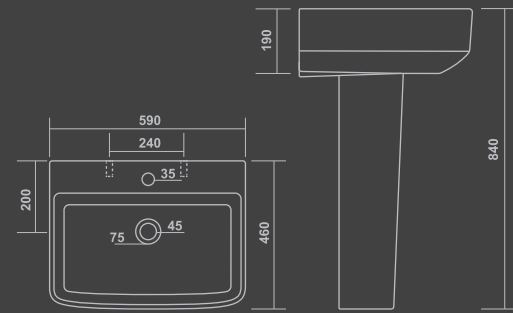

ONE PIECE BASIN

ETHOS

380x380x410mm

LENZ

465x460x390mm

WASH BASIN PEDESTAL

REPOSE
590x460x840mm

WASH BASIN PEDESTAL