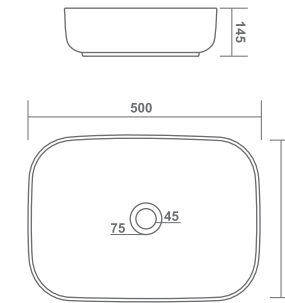

TABLE TOP BASIN

VEGAS

610x410x150mm

TABLE TOP BASIN

LETINA

480x380x140mm

CASSA

500x375x140mm

LUNAR

830x430x140mm

ROCA

560x380x150mm

TABLE TOP BASIN

ARMIS

600x450x180mm

TABLE TOP BASIN

PYORAL

570x390x150mm

WENA PLUS

550x390x120mm

BERLIN

550x430x140mm

MINI JAZZ

410x310x110mm

TABLE TOP BASIN

STEELA

500x390x145mm

SLOG

490x300x125mm

STAR

650x410x140mm

SCOLLA