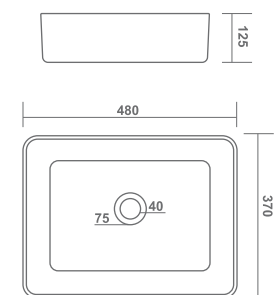

TABLE TOP BASIN

VEGAS

610x410x150mm

TABLE TOP BASIN

LETINA

480x380x140mm

CASSA

500x375x140mm

TABLE TOP BASIN

STEELA

500x390x145mm

SLOG

490x300x125mm

STAR

650x410x140mm

SCOLLA

625x420x100mm

TABLE TOP BASIN

SWISS

540x400x145mm

TABLE TOP BASIN

BRUCK PLUS

385x385x140mm

ELITE

485x345x135mm

FEMINA

480x370x125mm

LATINA PLUS

330x330x130mm

TABLE TOP BASIN

JAZZ

510x390x110mm