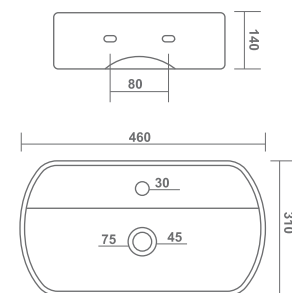

FLORIDA

405x405x115mm

SOFT

380x380x130mm

MILANO

380x380x150mm

TABLE TOP BASIN

MEDRID

TABLE TOP / WALL HUNG BASIN

RECTA

460x360x120mm

SWIM

340x250x110mm

TABLE TOP / WALL HUNG BASIN

JEFF

410x310x120mm

TABLE TOP / WALL HUNG BASIN

SQUARE

310x310x150mm

JENNY

310x330x140mm

AMPLE

460x310x140mm

MINI BERLIN

400x300x140mm

TABLE TOP / WALL HUNG BASIN

LIBRA

400x330x140mm

PRISM

410x320x120mm

TABLE TOP / WALL HUNG BASIN

DECOR