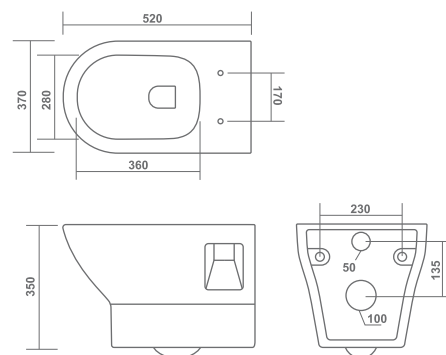

RIMLESS DESIGN

WALL HUNG CLOSET

DYNA

560x390x340mm

WALL HUNG CLOSET

ELEGANT

500x360x320mm

ZITA

520x370x350mm

ELEMENT

550x380x350mm

WALL HUNG CLOSET

COCO

540x390x350mm

CROMA

510x370x370mm