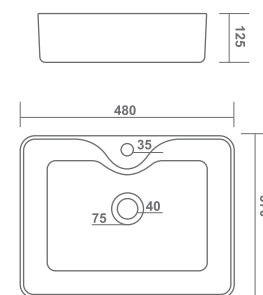

485x345x135mm

FEMINA

480x370x125mm

LATINA PLUS

330x330x130mm

TABLE TOP BASIN

JAZZ

510x390x110mm

565x385x115mm

TABLE TOP BASIN

LORENZ

460x260x115mm

TABLE TOP BASIN

MARVEL

415x415x150mm

BRUCK

MYARA

460x340x140mm

FIONA

480x370x125mm

TABLE TOP BASIN

MARK

460x340x150mm

ITA

470x335x135mm

SCOOT

410x310x140mm

TABLE TOP BASIN

ELAN

430x430x110mm

AURA

520x385x130mm