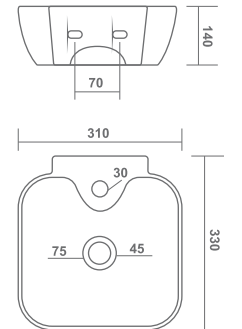

FLORIDA

405x405x115mm

SOFT

380x380x130mm

MILANO

380x380x150mm

TABLE TOP BASIN

MEDRID

TABLE TOP / WALL HUNG BASIN

RECTA

460x360x120mm

SWIM

340x250x110mm

TABLE TOP / WALL HUNG BASIN

JEFF

410x310x120mm

TABLE TOP / WALL HUNG BASIN

SQUARE

310x310x150mm

JENNY

310x330x140mm

AMPLE

460x310x140mm

MINI BERLIN

400x300x140mm

TABLE TOP / WALL HUNG BASIN

LIBRA

400x330x140mm

PRISM

410x320x120mm

TABLE TOP / WALL HUNG BASIN

DECOR