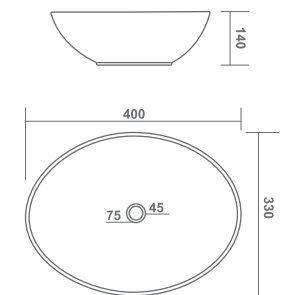

MYARA

460x340x140mm

FIONA

480x370x125mm

TABLE TOP BASIN

MARK

460x340x150mm

ITA

470x335x135mm

SCOOT

410x310x140mm

TABLE TOP BASIN

ELAN

430x430x110mm

AURA

520x385x130mm

ROXY

305x305x140mm

TABLE TOP BASIN

PRIME

530x415x160mm

OMINI

400x330x140mm

WENA

550x395x120mm

TABLE TOP BASIN

FLORA

480x320x125mm

TABLE TOP BASIN

MINI SOPIE

360x280x130mm

ALMORA