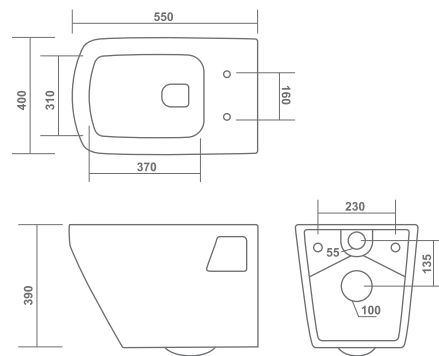

520x370x360mm

RIMLESS DESIGN

AERON

510x370x360mm

WALL HUNG CLOSET

ALON

500x360x350mm

RIMLESS DESIGN

WALL HUNG CLOSET

OLIVIA

500x360x350mm

VITO

550x400x390mm

JET

ELEMENT - Rimless

490x360x350mm

RIMLESS DESIGN

WALL HUNG CLOSET

DYNA

560x390x340mm

WALL HUNG CLOSET

ELEGANT

500x360x320mm

ZITA