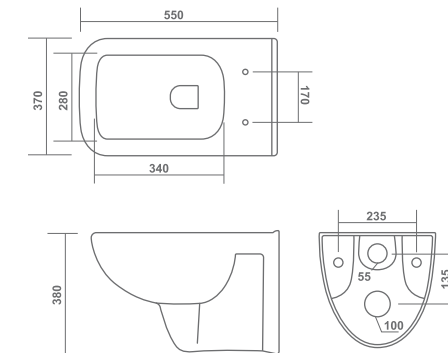

520x370x350mm

ELEMENT

550x380x350mm

WALL HUNG CLOSET

COCO

540x390x350mm

CROMA

510x370x370mm

CROMA - Rimless

510x380x370mm

WALL HUNG CLOSET

CRUSE

550x370x380mm

JET

RIMLESS DESIGN

CALIBER

510x370x330mm

JET

AUDI

500x350x360mm

MESSI

520x360x350mm
S-Trap 100mm / P-Trap 180mm

MAX

530x360x400mm
S-Trap 80mm / P-Trap 180mm

RUBY

550x360x400mm
S-Trap 90mm / P-Trap 180mm

EWC CONCEALED

580x370x400mm
S-Trap 100mm

EWC

550x360x400mm

TABLE TOP BASIN

SOPHIA