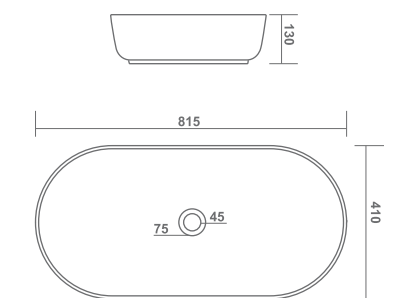

RUBY

550x360x400mm
S-Trap 90mm / P-Trap 180mm

EWC CONCEALED

580x370x400mm
S-Trap 100mm

EWC

550x360x400mm

TABLE TOP BASIN

SOPHIA

800x400x140mm

TABLE TOP BASIN

TITANIC

815x410x130mm

THRON

770x390x140mm

TABLE TOP BASIN

HELIX

620x350x110mm

TABLE TOP BASIN

SPOON

620x370x110mm

ENTO

600x400x140mm

DEMIS

615x360x150mm

TABLE TOP BASIN

VEGAS

610x410x150mm

TABLE TOP BASIN

LETINA

480x380x140mm

CASSA

500x375x140mm