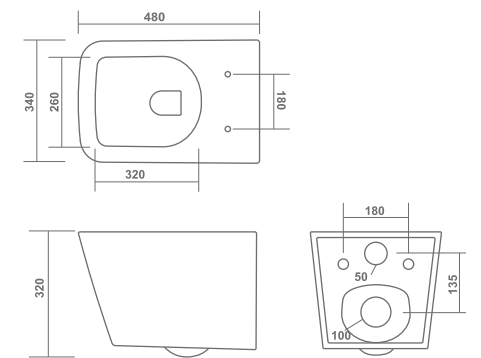

KREVITO

520x350x370mm

RIMLESS DESIGN

WALL HUNG CLOSET

SLAVIA

480x340x320mm

RIMLESS DESIGN

NOVA

530x350x340mm

RIMLESS DESIGN

WALL HUNG CLOSET

LOFT

520x360x340mm

RIMLESS DESIGN

WALL HUNG CLOSET

YUGA