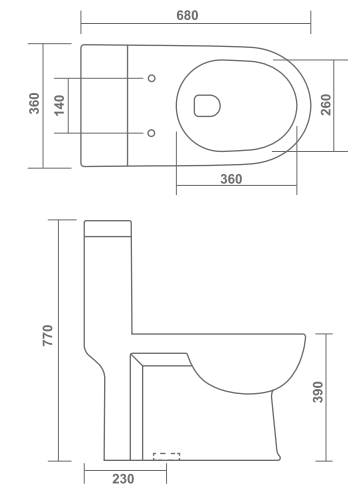

METRO

660x370x740mm
S-Trap 230mm / P-Trap 180mm

WASH DOWN
FLUSH

ONE PIECE CLOSET

ZINNIA

680x360x770mm
S-Trap 230mm

RIMLESS
DESIGN

SYPHONIC
FLUSH

DENIAM

670x360x740mm
S-Trap 230, 300mm
P-Trap 180mm

WASH DOWN
FLUSH

MONALISA

710x360x750mm
S-Trap 230mm

SYPHONIC
FLUSH

ONE PIECE CLOSET

CHERRY