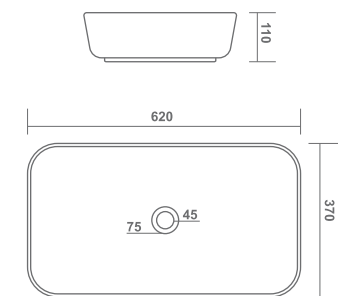

RUBY

550x360x400mm
S-Trap 90mm / P-Trap 180mm

EWC CONCEALED

580x370x400mm
S-Trap 100mm

EWC

550x360x400mm

TABLE TOP BASIN

SOPHIA

800x400x140mm

TABLE TOP BASIN

TITANIC

815x410x130mm

THRON

770x390x140mm

TABLE TOP BASIN

HELIX

620x350x110mm

TABLE TOP BASIN

SPOON

620x370x110mm

ENTO

600x400x140mm

DEMIS

615x360x150mm

TABLE TOP BASIN

VEGAS

610x410x150mm

TABLE TOP BASIN

LETINA

480x380x140mm

CASSA

500x375x140mm