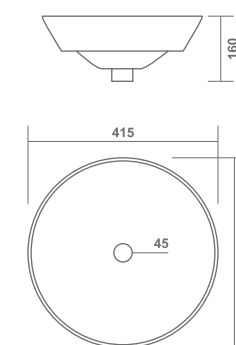

360x360x155mm

MERRY

420x300x125mm

JACK

430x295x130mm

COUNTER BASIN

SHAWN

610x460x210mm

ARIKA

580x470x160mm

COUNTER BASIN

GRACE

490x380x180mm

ETHAN

555x395x130mm

EMOLA

415x415x160mm

ONE PIECE BASIN

INVITO

400x400x810mm

ONE PIECE BASIN

RIO

380x380x860mm

RIO PLUS

380x380x860mm

ONE PIECE BASIN

LINIA

360x360x290mm

LAVIS

350x360x280mm

LAVASA

420x400x270mm