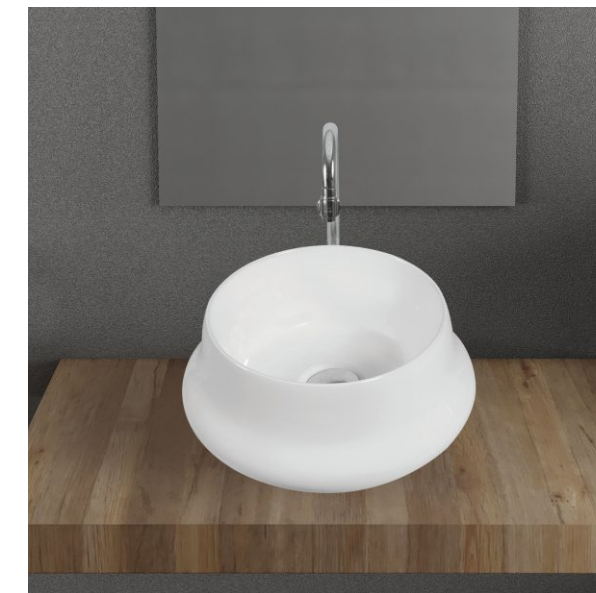

TABLE TOP BASIN

MEDRID

360x360x130mm

340x340x140mm

BENZ

300x300x130mm