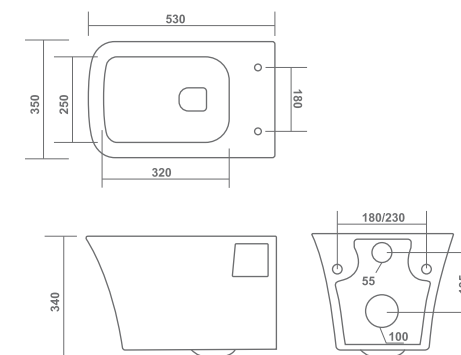

KREVITO

520x350x370mm

RIMLESS DESIGN

WALL HUNG CLOSET

SLAVIA

480x340x320mm

RIMLESS DESIGN

NOVA

530x350x340mm

RIMLESS DESIGN

WALL HUNG CLOSET

LOFT

520x360x340mm

RIMLESS DESIGN

WALL HUNG CLOSET

YUGA

520x360x340mm

RIMLESS DESIGN

ROOT

500x370x360mm

RIMLESS DESIGN

NORM

570x360x340mm

WALL HUNG CLOSET