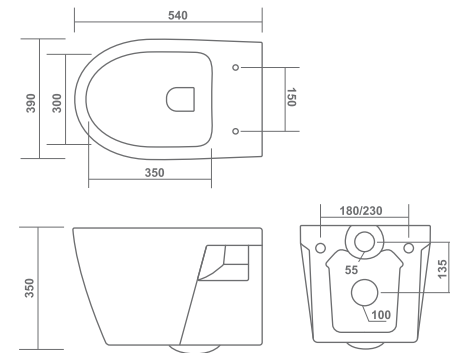

RIMLESS DESIGN

WALL HUNG CLOSET

DYNA

560x390x340mm

WALL HUNG CLOSET

ELEGANT

500x360x320mm

ZITA

520x370x350mm

ELEMENT

550x380x350mm

WALL HUNG CLOSET

COCO

540x390x350mm

CROMA

510x370x370mm

CROMA - Rimless

510x380x370mm

WALL HUNG CLOSET

CRUSE

550x370x380mm

JET

RIMLESS DESIGN

CALIBER