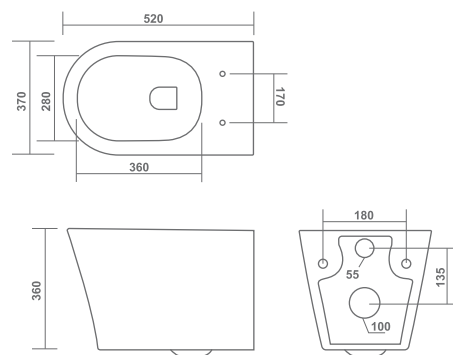

520x360x340mm

RIMLESS DESIGN

ROOT

500x370x360mm

RIMLESS DESIGN

NORM

570x360x340mm

WALL HUNG CLOSET

ALIS

540x360x350mm

RIMLESS DESIGN

WALL HUNG CLOSET

YORK

520x370x370mm

RIMLESS DESIGN

AERIN

520x370x360mm

RIMLESS DESIGN

AERON

510x370x360mm

WALL HUNG CLOSET

ALON

500x360x350mm

RIMLESS DESIGN