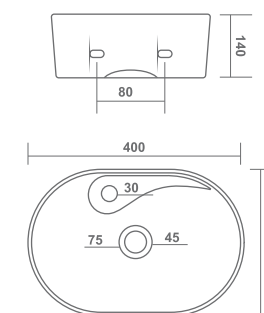

TABLE TOP / WALL HUNG BASIN

SQUARE

310x310x150mm

JENNY

310x330x140mm

AMPLE

460x310x140mm

MINI BERLIN

400x300x140mm

TABLE TOP / WALL HUNG BASIN

LIBRA

400x330x140mm

PRISM

410x320x120mm

TABLE TOP / WALL HUNG BASIN

DECOR

360x360x155mm

MERRY

420x300x125mm

JACK

430x295x130mm

COUNTER BASIN

SHAWN

610x460x210mm