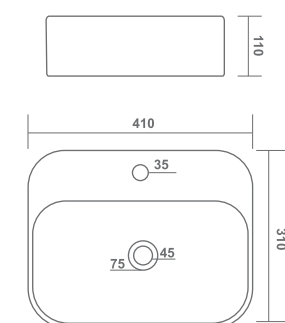

TABLE TOP BASIN

VEGAS

610x410x150mm

TABLE TOP BASIN

LETINA

480x380x140mm

CASSA

500x375x140mm

LUNAR

830x430x140mm

ROCA

560x380x150mm

TABLE TOP BASIN

ARMIS

600x450x180mm

TABLE TOP BASIN

PYORAL

570x390x150mm

WENA PLUS

550x390x120mm

BERLIN

550x430x140mm

MINI JAZZ

410x310x110mm

TABLE TOP BASIN

STEELA

500x390x145mm

SLOG

490x300x125mm

STAR

650x410x140mm

SCOLLA