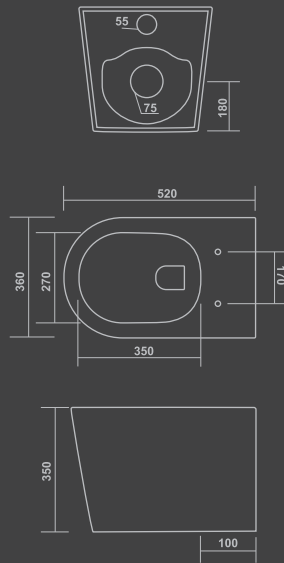

520x370x350mm

ELEMENT

550x380x350mm

WALL HUNG CLOSET

COCO

540x390x350mm

CROMA

510x370x370mm

510x370x330mm

JET

AUDI

500x350x360mm

MESSI

520x360x350mm
S-Trap 100mm / P-Trap 180mm

MAX

530x360x400mm
S-Trap 80mm / P-Trap 180mm

RUBY

550x360x400mm
S-Trap 90mm / P-Trap 180mm

EWC CONCEALED

580x370x400mm
S-Trap 100mm

EWC

550x360x400mm

TABLE TOP BASIN

SOPHIA

800x400x140mm

TABLE TOP BASIN

TITANIC

815x410x130mm

THRON

770x390x140mm

TABLE TOP BASIN

HELIX