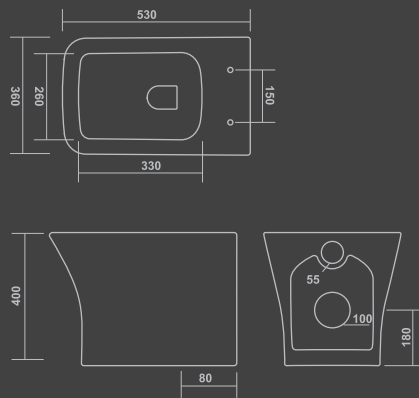

CROMA - Rimless

510x380x370mm

WALL HUNG CLOSET

CRUSE

550x370x380mm

JET

RIMLESS DESIGN

CALIBER

510x370x330mm

JET

AUDI

500x350x360mm

MESSI

520x360x350mm
S-Trap 100mm / P-Trap 180mm

MAX

530x360x400mm
S-Trap 80mm / P-Trap 180mm

RUBY

550x360x400mm
S-Trap 90mm / P-Trap 180mm

EWC CONCEALED

580x370x400mm
S-Trap 100mm

EWC

550x360x400mm

TABLE TOP BASIN

SOPHIA

800x400x140mm

TABLE TOP BASIN

TITANIC

815x410x130mm

THRON

770x390x140mm

TABLE TOP BASIN

HELIX