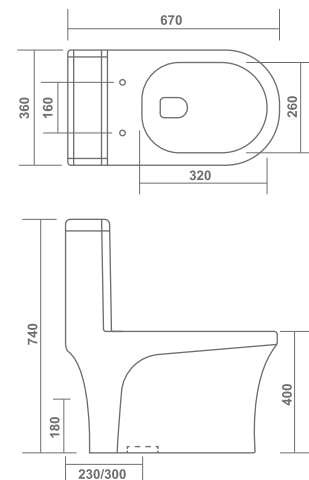

METRO

660x370x740mm
S-Trap 230mm / P-Trap 180mm

WASH DOWN
FLUSH

ONE PIECE CLOSET

ZINNIA

680x360x770mm
S-Trap 230mm

RIMLESS
DESIGN

SYPHONIC
FLUSH

DENIAM

670x360x740mm
S-Trap 230, 300mm
P-Trap 180mm

WASH DOWN
FLUSH

MONALISA

710x360x750mm
S-Trap 230mm

SYPHONIC
FLUSH

ONE PIECE CLOSET

CHERRY