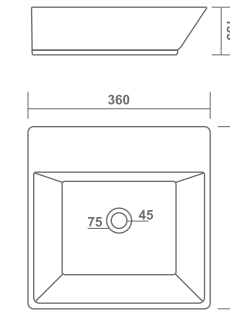

TABLE TOP / WALL HUNG BASIN

RECTA

460x360x120mm

SWIM

340x250x110mm

TABLE TOP / WALL HUNG BASIN

JEFF

410x310x120mm

TABLE TOP / WALL HUNG BASIN

SQUARE

310x310x150mm

JENNY

310x330x140mm

AMPLE

460x310x140mm

MINI BERLIN

400x300x140mm

TABLE TOP / WALL HUNG BASIN

LIBRA

400x330x140mm

PRISM

410x320x120mm

TABLE TOP / WALL HUNG BASIN

DECOR

360x360x155mm

MERRY

420x300x125mm

JACK

430x295x130mm

COUNTER BASIN

SHAWN

610x460x210mm