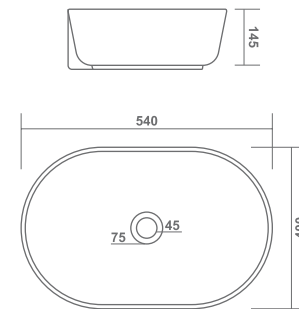

TABLE TOP BASIN

VEGAS

610x410x150mm

TABLE TOP BASIN

LETINA

480x380x140mm

CASSA

500x375x140mm

TABLE TOP BASIN

STEELA

500x390x145mm

SLOG

490x300x125mm

STAR

650x410x140mm

SCOLLA

625x420x100mm

TABLE TOP BASIN

SWISS

540x400x145mm

TABLE TOP BASIN

BRUCK PLUS

385x385x140mm

ELITE

485x345x135mm

FEMINA

480x370x125mm

LATINA PLUS

330x330x130mm

TABLE TOP BASIN

JAZZ

510x390x110mm