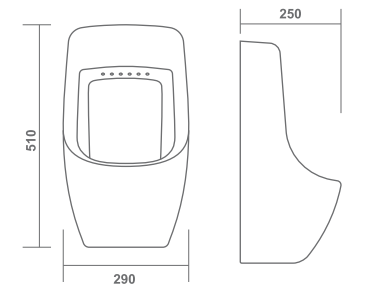

MORIS

410x300x400mm

WALL HUNG BASIN

NERO

480x350x140mm

THIO

410x310x140mm

WALL HUNG BASIN

SPIRIT

410x370x120mm

ROME

470x360x170mm

OZON

420x350x140mm

LARA

350x310x680mm

KELOS

310x280x580mm

BABY

290x250x510mm

ALDO

250x310x500mm

DAISY

300x300x380mm