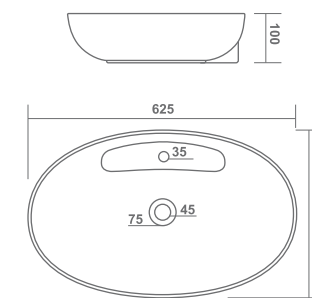

TABLE TOP BASIN

VEGAS

610x410x150mm

TABLE TOP BASIN

LETINA

480x380x140mm

CASSA

500x375x140mm

TABLE TOP BASIN

STEELA

500x390x145mm

SLOG

490x300x125mm

STAR

650x410x140mm

SCOLLA

625x420x100mm

TABLE TOP BASIN

SWISS

540x400x145mm

TABLE TOP BASIN

BRUCK PLUS

385x385x140mm

ELITE

485x345x135mm

FEMINA

480x370x125mm

LATINA PLUS

330x330x130mm

TABLE TOP BASIN

JAZZ

510x390x110mm