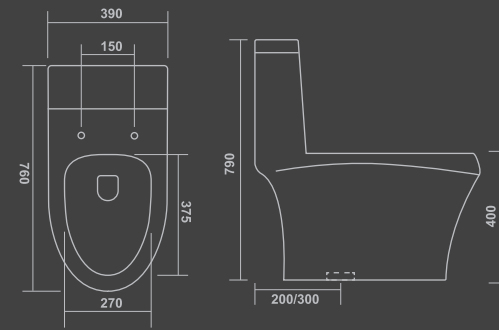

ONE PIECE CLOSET

AQUA

690x380x760mm
S-Trap 300mm

SYPHONIC FLUSH

LORENS

650x360x715mm
S-Trap 230mm / P-Trap 180mm

RIMLESS DESIGN

WASH DOWN FLUSH