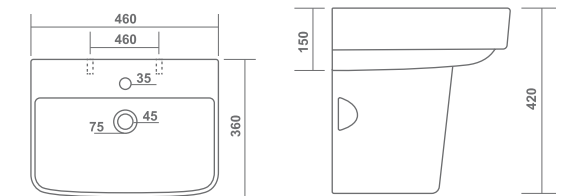

590x470x520mm

CORAL

450x340x400mm

WASH BASIN HALF PEDESTAL

CANAN

560x420x470mm

SIMI

460x360x420mm