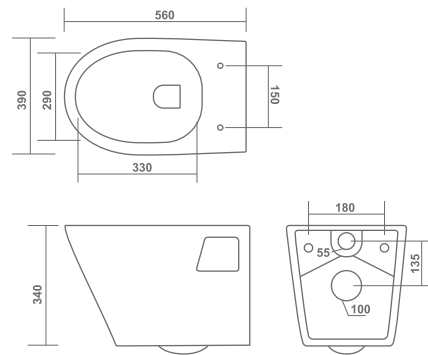

520x370x360mm

RIMLESS DESIGN

AERON

510x370x360mm

WALL HUNG CLOSET

ALON

500x360x350mm

RIMLESS DESIGN

WALL HUNG CLOSET

OLIVIA

500x360x350mm

VITO

550x400x390mm

JET

ELEMENT - Rimless

490x360x350mm

RIMLESS DESIGN

WALL HUNG CLOSET

DYNA

560x390x340mm

WALL HUNG CLOSET

ELEGANT

500x360x320mm

ZITA

520x370x350mm

ELEMENT

550x380x350mm

WALL HUNG CLOSET

COCO

540x390x350mm

CROMA

510x370x370mm