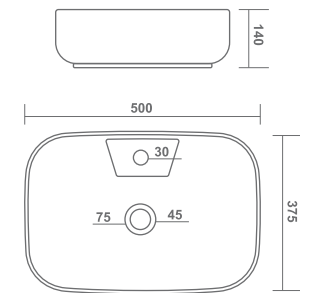

800x400x140mm

TABLE TOP BASIN

TITANIC

815x410x130mm

THRON

770x390x140mm

TABLE TOP BASIN

HELIX

620x350x110mm

TABLE TOP BASIN

SPOON

620x370x110mm

ENTO

600x400x140mm

DEMIS

615x360x150mm

TABLE TOP BASIN

VEGAS

610x410x150mm

TABLE TOP BASIN

LETINA

480x380x140mm

CASSA

500x375x140mm

LUNAR

830x430x140mm

ROCA

560x380x150mm

TABLE TOP BASIN

ARMIS

600x450x180mm

TABLE TOP BASIN