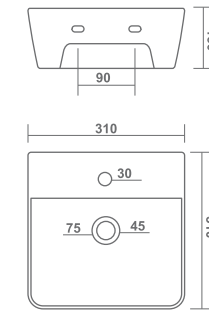

FLORIDA

405x405x115mm

SOFT

380x380x130mm

MILANO

380x380x150mm

TABLE TOP BASIN

MEDRID

360x360x130mm

OLWIN

340x340x140mm

BENZ

300x300x130mm

TABLE TOP / WALL HUNG BASIN

PLUTO

410x300x130mm

TABLE TOP / WALL HUNG BASIN

RECTA

460x360x120mm

SWIM

340x250x110mm

TABLE TOP / WALL HUNG BASIN

JEFF

410x310x120mm

TABLE TOP / WALL HUNG BASIN

SQUARE

310x310x150mm

JENNY

310x330x140mm

AMPLE

460x310x140mm

MINI BERLIN