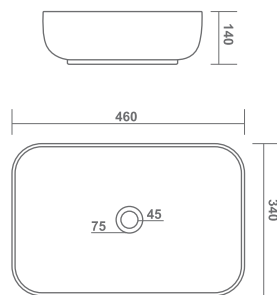

485x345x135mm

FEMINA

480x370x125mm

LATINA PLUS

330x330x130mm

TABLE TOP BASIN

JAZZ

510x390x110mm

565x385x115mm

TABLE TOP BASIN

LORENZ

460x260x115mm

TABLE TOP BASIN

MARVEL

415x415x150mm

BRUCK

340x340x140mm

SOPIE

520x380x150mm

ULTRA

460x250x115mm

TABLE TOP BASIN

ROSA

580x410x165mm

MYARA

460x340x140mm

FIONA

480x370x125mm

TABLE TOP BASIN

MARK

460x340x150mm

ITA