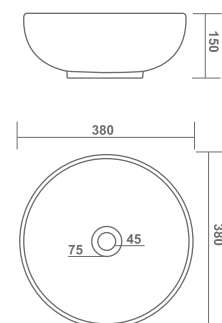

550x395x120mm

TABLE TOP BASIN

FLORA

480x320x125mm

TABLE TOP BASIN

MINI SOPIE

360x280x130mm

ALMORA

460x340x150mm

CUPID

360x290x125mm

MINI ITA

365x265x110mm

RUBIC

500x370x150mm

TABLE TOP BASIN

FLORIDA

405x405x115mm

SOFT

380x380x130mm

MILANO

380x380x150mm

TABLE TOP BASIN

MEDRID

360x360x130mm

OLWIN

340x340x140mm

BENZ

300x300x130mm

TABLE TOP / WALL HUNG BASIN

PLUTO

410x300x130mm