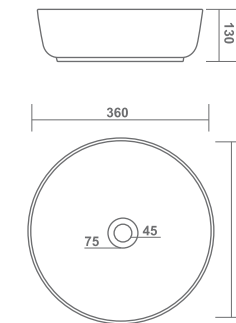

460x340x150mm

CUPID

360x290x125mm

MINI ITA

365x265x110mm

RUBIC

500x370x150mm

TABLE TOP BASIN

FLORIDA

405x405x115mm

SOFT

380x380x130mm

MILANO

380x380x150mm

TABLE TOP BASIN

MEDRID

360x360x130mm

OLWIN

340x340x140mm

BENZ

300x300x130mm

TABLE TOP / WALL HUNG BASIN

PLUTO

410x300x130mm