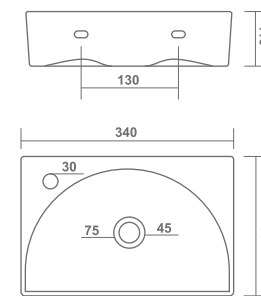

TABLE TOP / WALL HUNG BASIN

RECTA

460x360x120mm

SWIM

340x250x110mm

TABLE TOP / WALL HUNG BASIN

JEFF

410x310x120mm