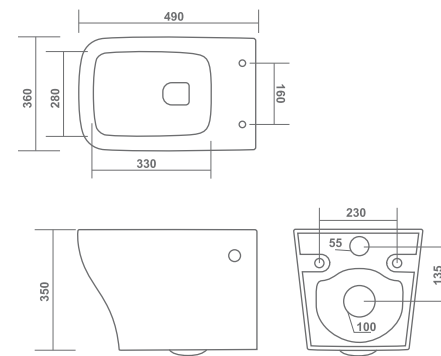

520x370x360mm

RIMLESS DESIGN

AERON

510x370x360mm

WALL HUNG CLOSET

ALON

500x360x350mm

RIMLESS DESIGN

WALL HUNG CLOSET

OLIVIA

500x360x350mm

VITO

550x400x390mm

JET

ELEMENT - Rimless

490x360x350mm

RIMLESS DESIGN

WALL HUNG CLOSET

DYNA

560x390x340mm

WALL HUNG CLOSET

ELEGANT

500x360x320mm

ZITA

520x370x350mm

ELEMENT

550x380x350mm

WALL HUNG CLOSET

COCO

540x390x350mm

CROMA

510x370x370mm