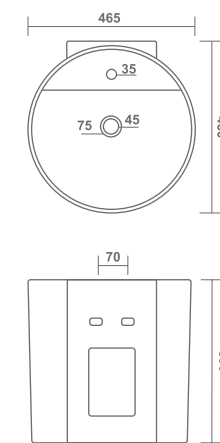

415x415x160mm

ONE PIECE BASIN

INVITO

400x400x810mm

ONE PIECE BASIN

RIO

380x380x860mm

RIO PLUS

380x380x860mm

ONE PIECE BASIN

LINIA

360x360x290mm

LAVIS

350x360x280mm

LAVASA

420x400x270mm

ONE PIECE BASIN

ETHOS

380x380x410mm

LENZ

465x460x390mm

WASH BASIN PEDESTAL

REPOSE
590x460x840mm

WASH BASIN PEDESTAL

PARISH
580x430x850mm

LORAL
550x450x860mm

WASH BASIN PEDESTAL

PLAZA

580x430x860mm

WASH BASIN PEDESTAL

SIMI

460x360x830mm