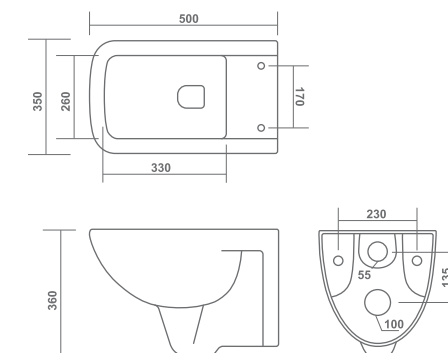

CROMA - Rimless

510x380x370mm

WALL HUNG CLOSET

CRUSE

550x370x380mm

JET

RIMLESS DESIGN

CALIBER

510x370x330mm

JET

AUDI

500x350x360mm

MESSI

520x360x350mm
S-Trap 100mm / P-Trap 180mm

MAX

530x360x400mm
S-Trap 80mm / P-Trap 180mm

RUBY

550x360x400mm
S-Trap 90mm / P-Trap 180mm

EWC CONCEALED

580x370x400mm
S-Trap 100mm

EWC

550x360x400mm

TABLE TOP BASIN

SOPHIA

800x400x140mm

TABLE TOP BASIN

TITANIC

815x410x130mm

THRON

770x390x140mm

TABLE TOP BASIN

HELIX