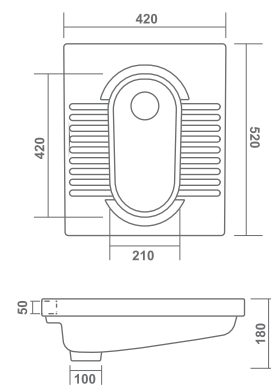

KELOS

310x280x580mm

BABY

290x250x510mm

ALDO

250x310x500mm

DAISY

300x300x380mm

PAN

ORRISA PAN 23"

590x450x310mm

ORRISA PAN 20"

530x420x280mm

CITY PAN

520x420x180mm

MATT TABLE TOP BASIN