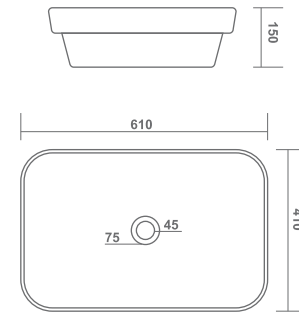

800x400x140mm

TABLE TOP BASIN

TITANIC

815x410x130mm

THRON

770x390x140mm

TABLE TOP BASIN

HELIX

620x350x110mm

TABLE TOP BASIN

SPOON

620x370x110mm

ENTO

600x400x140mm

DEMIS

615x360x150mm

TABLE TOP BASIN

VEGAS

610x410x150mm

TABLE TOP BASIN

LETINA

480x380x140mm

CASSA

500x375x140mm

LUNAR

830x430x140mm

ROCA

560x380x150mm

TABLE TOP BASIN

ARMIS

600x450x180mm

TABLE TOP BASIN