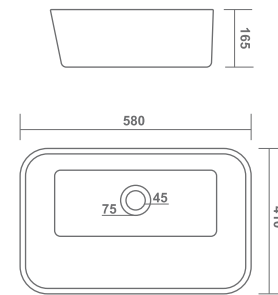

485x345x135mm

FEMINA

480x370x125mm

LATINA PLUS

330x330x130mm

TABLE TOP BASIN

JAZZ

510x390x110mm

565x385x115mm

TABLE TOP BASIN

LORENZ

460x260x115mm

TABLE TOP BASIN

MARVEL

415x415x150mm

BRUCK

340x340x140mm

SOPIE

520x380x150mm

ULTRA

460x250x115mm

TABLE TOP BASIN

ROSA

580x410x165mm

MYARA

460x340x140mm

FIONA

480x370x125mm

TABLE TOP BASIN

MARK

460x340x150mm

ITA