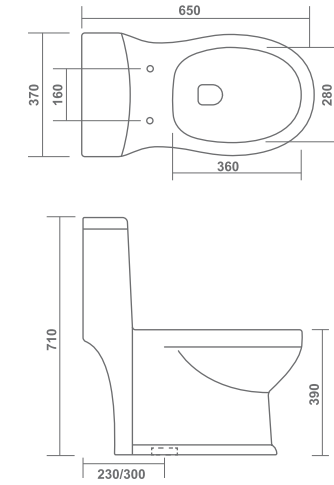

ONE PIECE CLOSET

AQUA

690x380x760mm
S-Trap 300mm

SYPHONIC FLUSH

LORENS

650x360x715mm
S-Trap 230mm / P-Trap 180mm

RIMLESS DESIGN

WASH DOWN FLUSH

ONE PIECE CLOSET

AQUA PLUS

700x370x780mm
S-Trap 300mm

SYPHONIC
FLUSH

ONE PIECE CLOSET

ALBA

650x370x710mm
S-Trap 230, 300mm

SYPHONIC
FLUSH

ALBA - Rimless

630x370x740mm
S-Trap 230, 300mm

RIMLESS
DESIGN

SYPHONIC
FLUSH

FOGO

700x360x750mm
S-Trap 230, 300mm / P-Trap 180mm

WASH DOWN
FLUSH

ONE PIECE CLOSET