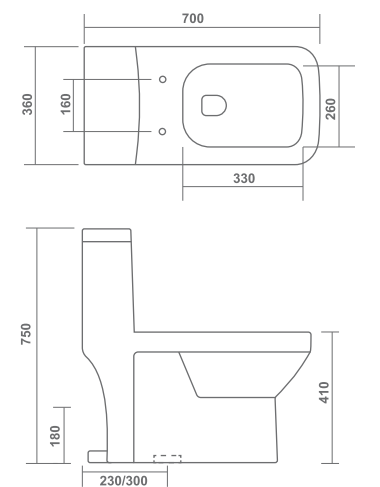

ONE PIECE CLOSET

AQUA PLUS

700x370x780mm
S-Trap 300mm

SYPHONIC
FLUSH

ONE PIECE CLOSET

ALBA

650x370x710mm
S-Trap 230, 300mm

SYPHONIC
FLUSH

ALBA - Rimless

630x370x740mm
S-Trap 230, 300mm

RIMLESS
DESIGN

SYPHONIC
FLUSH

FOGO

700x360x750mm
S-Trap 230, 300mm / P-Trap 180mm

WASH DOWN
FLUSH

ONE PIECE CLOSET