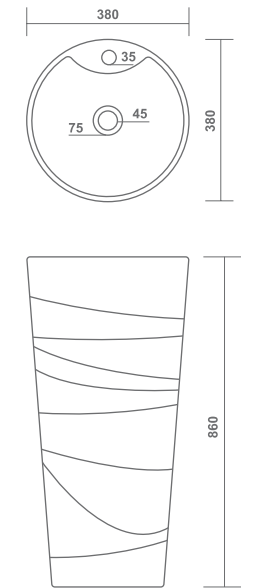

360x360x155mm

MERRY

420x300x125mm

JACK

430x295x130mm

COUNTER BASIN

SHAWN

610x460x210mm

ARIKA

580x470x160mm

COUNTER BASIN

GRACE

490x380x180mm

ETHAN

555x395x130mm

EMOLA

415x415x160mm

ONE PIECE BASIN

INVITO

400x400x810mm

ONE PIECE BASIN

RIO

380x380x860mm

RIO PLUS

380x380x860mm

ONE PIECE BASIN

LINIA

360x360x290mm

LAVIS

350x360x280mm

LAVASA

420x400x270mm