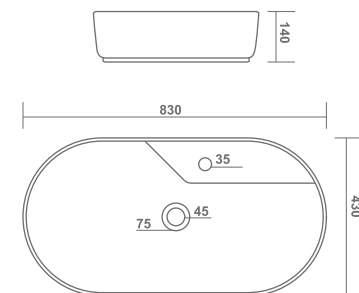

800x400x140mm

TABLE TOP BASIN

TITANIC

815x410x130mm

THRON

770x390x140mm

TABLE TOP BASIN

HELIX

620x350x110mm

TABLE TOP BASIN

SPOON

620x370x110mm

ENTO

600x400x140mm

DEMIS

615x360x150mm

TABLE TOP BASIN

VEGAS

610x410x150mm

TABLE TOP BASIN

LETINA

480x380x140mm

CASSA

500x375x140mm

LUNAR

830x430x140mm

ROCA

560x380x150mm

TABLE TOP BASIN

ARMIS

600x450x180mm

TABLE TOP BASIN