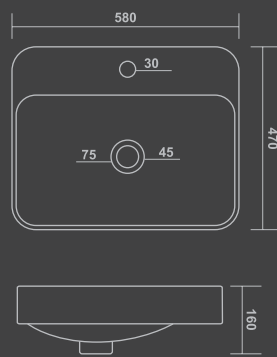

400x300x140mm

TABLE TOP / WALL HUNG BASIN

LIBRA

400x330x140mm

PRISM

410x320x120mm

TABLE TOP / WALL HUNG BASIN

DECOR

360x360x155mm

MERRY

420x300x125mm

JACK

430x295x130mm

COUNTER BASIN

SHAWN

610x460x210mm

ARIKA

580x470x160mm

COUNTER BASIN

GRACE

490x380x180mm

ETHAN

555x395x130mm

EMOLA

415x415x160mm

ONE PIECE BASIN

INVITO

400x400x810mm

ONE PIECE BASIN

RIO

380x380x860mm

RIO PLUS