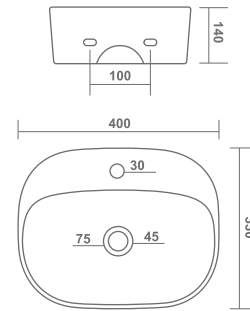

TABLE TOP / WALL HUNG BASIN

RECTA

460x360x120mm

SWIM

340x250x110mm

TABLE TOP / WALL HUNG BASIN

JEFF

410x310x120mm

TABLE TOP / WALL HUNG BASIN

SQUARE

310x310x150mm

JENNY

310x330x140mm

AMPLE

460x310x140mm

MINI BERLIN

400x300x140mm

TABLE TOP / WALL HUNG BASIN

LIBRA

400x330x140mm

PRISM

410x320x120mm

TABLE TOP / WALL HUNG BASIN

DECOR

360x360x155mm

MERRY

420x300x125mm

JACK

430x295x130mm

COUNTER BASIN

SHAWN

610x460x210mm