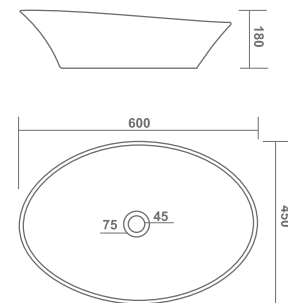

800x400x140mm

TABLE TOP BASIN

TITANIC

815x410x130mm

THRON

770x390x140mm

TABLE TOP BASIN

HELIX

TABLE TOP BASIN

VEGAS

610x410x150mm

TABLE TOP BASIN

LETINA

480x380x140mm

CASSA

500x375x140mm

LUNAR

830x430x140mm

ROCA

560x380x150mm

TABLE TOP BASIN

ARMIS

600x450x180mm

TABLE TOP BASIN

PYORAL

570x390x150mm

WENA PLUS

550x390x120mm

BERLIN

550x430x140mm

MINI JAZZ

410x310x110mm