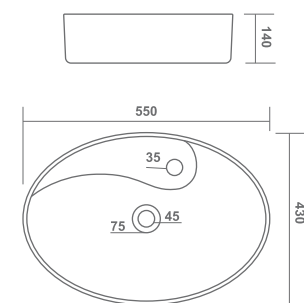

TABLE TOP BASIN

VEGAS

610x410x150mm

TABLE TOP BASIN

LETINA

480x380x140mm

CASSA

500x375x140mm

PYORAL

570x390x150mm

WENA PLUS

550x390x120mm

BERLIN

550x430x140mm

MINI JAZZ

410x310x110mm

TABLE TOP BASIN

STEELA

500x390x145mm

SLOG

490x300x125mm

STAR

650x410x140mm

SCOLLA

625x420x100mm

TABLE TOP BASIN

SWISS

540x400x145mm

TABLE TOP BASIN

BRUCK PLUS

385x385x140mm

ELITE