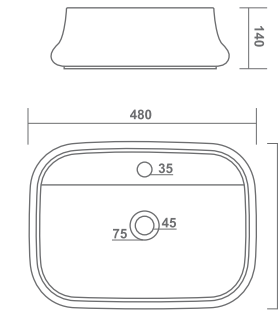

800x400x140mm

TABLE TOP BASIN

TITANIC

815x410x130mm

THRON

770x390x140mm

TABLE TOP BASIN

HELIX

620x350x110mm

TABLE TOP BASIN

SPOON

620x370x110mm

ENTO

600x400x140mm

DEMIS

615x360x150mm

TABLE TOP BASIN

VEGAS

610x410x150mm

TABLE TOP BASIN

LETINA

480x380x140mm

CASSA

500x375x140mm

LUNAR

830x430x140mm

ROCA

560x380x150mm

TABLE TOP BASIN

ARMIS

600x450x180mm

TABLE TOP BASIN