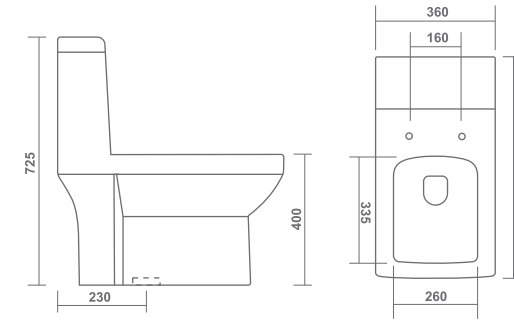

640x350x730mm
S-Trap 230mm / P-Trap 180mm

WASH DOWN
FLUSH

ONE PIECE CLOSET

STROM

680x360x725mm
S-Trap 230mm

WASH DOWN
FLUSH

ALASKA

650x355x685mm
S-Trap 230mm / P-Trap 180mm

WASH DOWN
FLUSH

CHARLY

680x360x660mm
S-Trap 230mm / P-Trap 180mm

WASH DOWN
FLUSH

TERA

700x360x720mm
S-Trap 230mm

SYPHONIC
FLUSH

WALL HUNG CLOSET