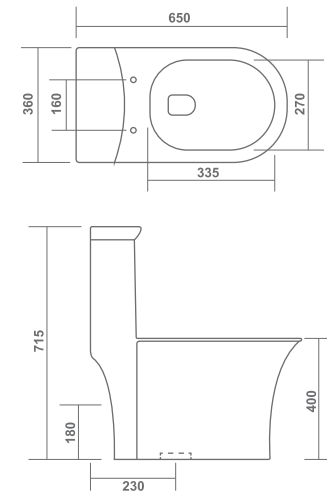

ONE PIECE CLOSET

AQUA

690x380x760mm
S-Trap 300mm

SYPHONIC FLUSH

LORENS

650x360x715mm
S-Trap 230mm / P-Trap 180mm

RIMLESS DESIGN

WASH DOWN FLUSH