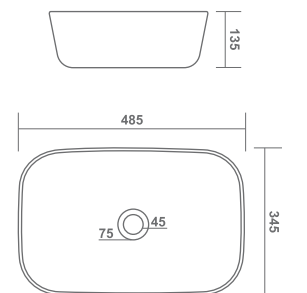

TABLE TOP BASIN

VEGAS

610x410x150mm

TABLE TOP BASIN

LETINA

480x380x140mm

CASSA

500x375x140mm

TABLE TOP BASIN

STEELA

500x390x145mm

SLOG

490x300x125mm

STAR

650x410x140mm

SCOLLA

625x420x100mm

TABLE TOP BASIN

SWISS

540x400x145mm

TABLE TOP BASIN

BRUCK PLUS

385x385x140mm

ELITE

485x345x135mm

FEMINA

480x370x125mm

LATINA PLUS

330x330x130mm

TABLE TOP BASIN

JAZZ

510x390x110mm