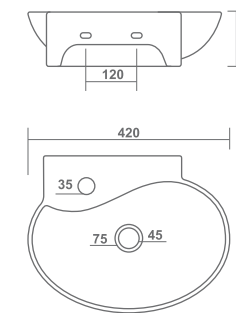

590x470x520mm

CORAL

450x340x400mm

WASH BASIN HALF PEDESTAL

CANAN

560x420x470mm

SIMI

460x360x420mm

MORIS

410x300x400mm

WALL HUNG BASIN

NERO

480x350x140mm

THIO

410x310x140mm

WALL HUNG BASIN

SPIRIT

410x370x120mm

ROME

470x360x170mm

OZON

420x350x140mm

LARA

350x310x680mm

KELOS

310x280x580mm

BABY

290x250x510mm

ALDO

250x310x500mm

DAISY

300x300x380mm