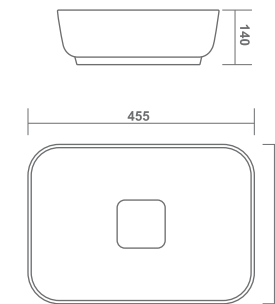

625x420x100mm

TABLE TOP BASIN

SWISS

540x400x145mm

TABLE TOP BASIN

BRUCK PLUS

385x385x140mm

ELITE

485x345x135mm

FEMINA

480x370x125mm

LATINA PLUS

330x330x130mm

TABLE TOP BASIN

JAZZ

510x390x110mm

ASTRON

465x300x140mm

ELIPS

710x390x140mm

TABLE TOP BASIN

MINI STEELA

455x330x140mm

ELINA

565x385x115mm

TABLE TOP BASIN

LORENZ

460x260x115mm

TABLE TOP BASIN

MARVEL

415x415x150mm

BRUCK