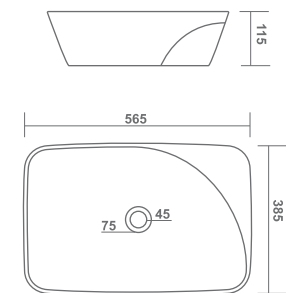

485x345x135mm

FEMINA

480x370x125mm

LATINA PLUS

330x330x130mm

TABLE TOP BASIN

JAZZ

510x390x110mm

ASTRON

465x300x140mm

ELIPS

710x390x140mm

TABLE TOP BASIN

MINI STEELA

455x330x140mm

ELINA

565x385x115mm

TABLE TOP BASIN

LORENZ

460x260x115mm

TABLE TOP BASIN

MARVEL

415x415x150mm

BRUCK

MYARA

460x340x140mm

FIONA

480x370x125mm

TABLE TOP BASIN

MARK

460x340x150mm

ITA