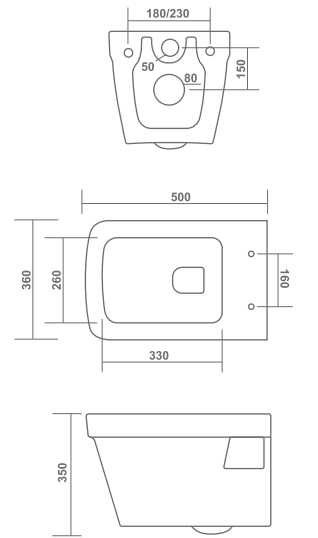

WALL HUNG CLOSET

ALON

500x360x350mm

RIMLESS DESIGN

WALL HUNG CLOSET

OLIVIA

500x360x350mm

VITO

550x400x390mm

JET

ELEMENT - Rimless

490x360x350mm

RIMLESS DESIGN