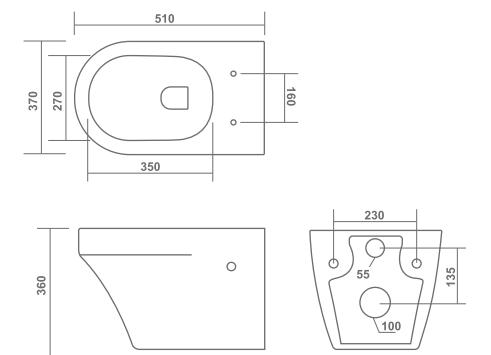

ALIS

540x360x350mm

RIMLESS DESIGN

WALL HUNG CLOSET

YORK

520x370x370mm

RIMLESS DESIGN

AERIN

520x370x360mm

RIMLESS DESIGN

AERON

510x370x360mm

WALL HUNG CLOSET

ALON

500x360x350mm

RIMLESS DESIGN