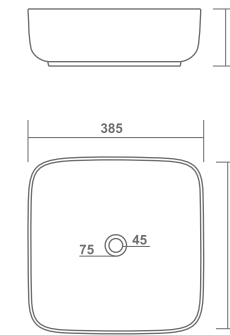

TABLE TOP BASIN

VEGAS

610x410x150mm

TABLE TOP BASIN

LETINA

480x380x140mm

CASSA

500x375x140mm

TABLE TOP BASIN

STEELA

500x390x145mm

SLOG

490x300x125mm

STAR

650x410x140mm

SCOLLA

625x420x100mm

TABLE TOP BASIN

SWISS

540x400x145mm

TABLE TOP BASIN

BRUCK PLUS

385x385x140mm

ELITE

485x345x135mm

FEMINA

480x370x125mm

LATINA PLUS

330x330x130mm

TABLE TOP BASIN

JAZZ

510x390x110mm