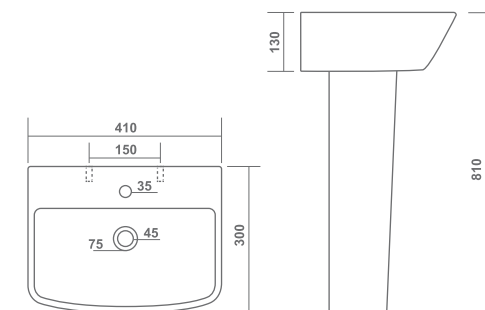

ONE PIECE BASIN

ETHOS

380x380x410mm

LENZ

465x460x390mm

WASH BASIN PEDESTAL

REPOSE
590x460x840mm

WASH BASIN PEDESTAL

PARISH
580x430x850mm

LORAL
550x450x860mm

WASH BASIN PEDESTAL

PLAZA

580x430x860mm

WASH BASIN PEDESTAL

SIMI

460x360x830mm

COLADO

510x430x840mm

MORIS

410x300x810mm

WASH BASIN HALF PEDESTAL

PARISH

580x470x530mm

REPOSE