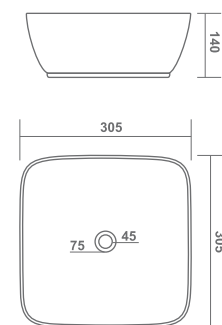

MYARA

460x340x140mm

FIONA

480x370x125mm

TABLE TOP BASIN

MARK

460x340x150mm

ITA

470x335x135mm

SCOOT

410x310x140mm

TABLE TOP BASIN

ELAN

430x430x110mm

AURA

520x385x130mm

ROXY

305x305x140mm

TABLE TOP BASIN

PRIME

530x415x160mm

OMINI

400x330x140mm

WENA

550x395x120mm

TABLE TOP BASIN

FLORA

480x320x125mm

TABLE TOP BASIN

MINI SOPIE

360x280x130mm

ALMORA