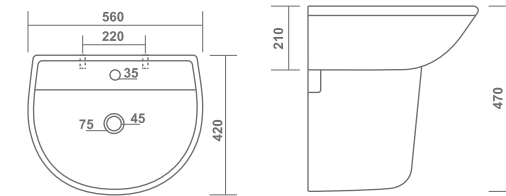

590x470x520mm

CORAL

450x340x400mm

WASH BASIN HALF PEDESTAL

CANAN

560x420x470mm

SIMI

460x360x420mm

MORIS

410x300x400mm

WALL HUNG BASIN

NERO

480x350x140mm

THIO

410x310x140mm

WALL HUNG BASIN