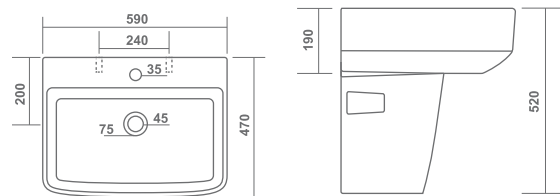

590x470x520mm

CORAL

450x340x400mm