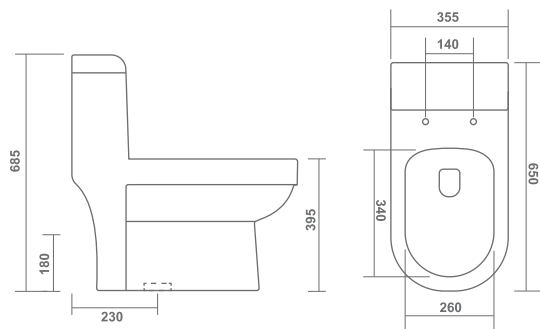

640x350x730mm
S-Trap 230mm / P-Trap 180mm

WASH DOWN
FLUSH

ONE PIECE CLOSET

STROM

680x360x725mm
S-Trap 230mm

WASH DOWN
FLUSH

ALASKA

650x355x685mm
S-Trap 230mm / P-Trap 180mm

WASH DOWN
FLUSH

CHARLY

680x360x660mm
S-Trap 230mm / P-Trap 180mm

WASH DOWN
FLUSH

TERA

700x360x720mm
S-Trap 230mm

SYPHONIC
FLUSH

WALL HUNG CLOSET