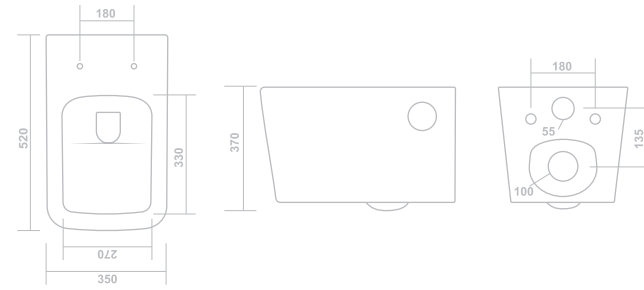

WASH DOWN
FLUSH

CHARLY

680x360x660mm
S-Trap 230mm / P-Trap 180mm

WASH DOWN
FLUSH

TERA

700x360x720mm
S-Trap 230mm

SYPHONIC
FLUSH

WALL HUNG CLOSET

KREVITO

520x350x370mm

RIMLESS DESIGN

WALL HUNG CLOSET

SLAVIA

480x340x320mm

RIMLESS DESIGN

NOVA