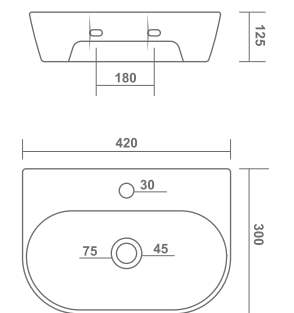

TABLE TOP / WALL HUNG BASIN

RECTA

460x360x120mm

SWIM

340x250x110mm

TABLE TOP / WALL HUNG BASIN

JEFF

410x310x120mm

TABLE TOP / WALL HUNG BASIN

SQUARE

310x310x150mm

JENNY

310x330x140mm

AMPLE

460x310x140mm

MINI BERLIN

400x300x140mm

TABLE TOP / WALL HUNG BASIN

LIBRA

400x330x140mm

PRISM

410x320x120mm

TABLE TOP / WALL HUNG BASIN

DECOR

360x360x155mm

MERRY

420x300x125mm

JACK

430x295x130mm

COUNTER BASIN

SHAWN

610x460x210mm