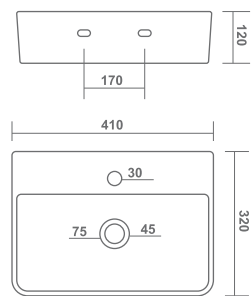

FLORIDA

405x405x115mm

SOFT

380x380x130mm

MILANO

380x380x150mm

TABLE TOP BASIN

MEDRID

TABLE TOP / WALL HUNG BASIN

SQUARE

310x310x150mm

JENNY

310x330x140mm

AMPLE

460x310x140mm

MINI BERLIN

400x300x140mm

TABLE TOP / WALL HUNG BASIN

LIBRA

400x330x140mm

PRISM

410x320x120mm

TABLE TOP / WALL HUNG BASIN

DECOR

360x360x155mm

MERRY

420x300x125mm

JACK

430x295x130mm

COUNTER BASIN

SHAWN

610x460x210mm