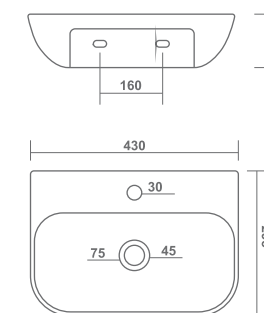

400x300x140mm

TABLE TOP / WALL HUNG BASIN

LIBRA

400x330x140mm

PRISM

410x320x120mm

TABLE TOP / WALL HUNG BASIN

DECOR

360x360x155mm

MERRY

420x300x125mm

JACK

430x295x130mm

COUNTER BASIN

SHAWN

610x460x210mm

ARIKA

580x470x160mm

COUNTER BASIN

GRACE

490x380x180mm

ETHAN

555x395x130mm

EMOLA

415x415x160mm

ONE PIECE BASIN

INVITO

400x400x810mm

ONE PIECE BASIN

RIO

380x380x860mm

RIO PLUS