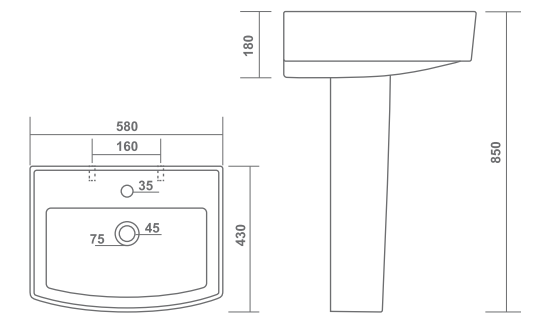

415x415x160mm

ONE PIECE BASIN

INVITO

400x400x810mm

ONE PIECE BASIN

RIO

380x380x860mm

RIO PLUS

380x380x860mm

ONE PIECE BASIN

LINIA

360x360x290mm

LAVIS

350x360x280mm

LAVASA

420x400x270mm

ONE PIECE BASIN

ETHOS

380x380x410mm

LENZ

465x460x390mm

WASH BASIN PEDESTAL

REPOSE
590x460x840mm

WASH BASIN PEDESTAL

PARISH
580x430x850mm

LORAL
550x450x860mm

WASH BASIN PEDESTAL

PLAZA

580x430x860mm

WASH BASIN PEDESTAL

SIMI

460x360x830mm