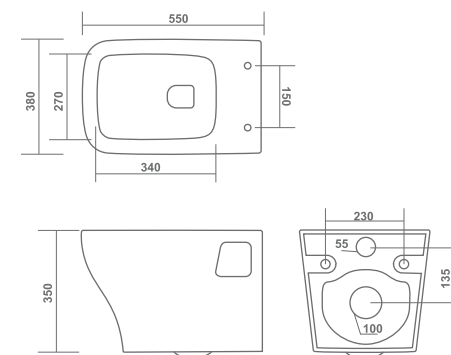

520x370x360mm

RIMLESS DESIGN

AERON

510x370x360mm

WALL HUNG CLOSET

ALON

500x360x350mm

RIMLESS DESIGN

RIMLESS DESIGN

WALL HUNG CLOSET

DYNA

560x390x340mm

WALL HUNG CLOSET

ELEGANT

500x360x320mm

ZITA

520x370x350mm

ELEMENT

550x380x350mm

WALL HUNG CLOSET

COCO

540x390x350mm

CROMA

510x370x370mm