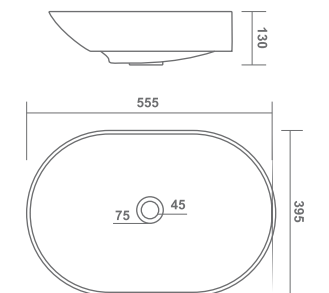

360x360x155mm

MERRY

420x300x125mm

JACK

430x295x130mm

COUNTER BASIN

SHAWN

610x460x210mm

ARIKA

580x470x160mm

COUNTER BASIN

GRACE

490x380x180mm

ETHAN

555x395x130mm

EMOLA

415x415x160mm

ONE PIECE BASIN

INVITO

400x400x810mm

ONE PIECE BASIN

RIO

380x380x860mm

RIO PLUS

380x380x860mm

ONE PIECE BASIN

LINIA

360x360x290mm

LAVIS

350x360x280mm

LAVASA

420x400x270mm