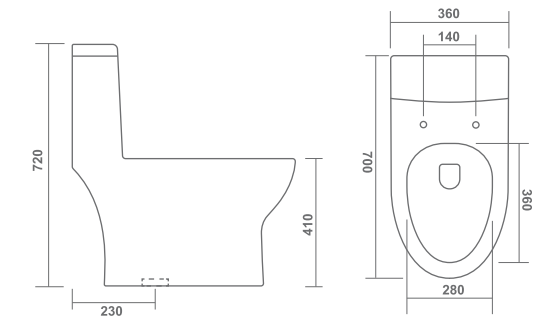

640x350x730mm
S-Trap 230mm / P-Trap 180mm

WASH DOWN
FLUSH

ONE PIECE CLOSET

STROM

680x360x725mm
S-Trap 230mm

WASH DOWN
FLUSH

ALASKA

650x355x685mm
S-Trap 230mm / P-Trap 180mm

WASH DOWN
FLUSH

CHARLY

680x360x660mm
S-Trap 230mm / P-Trap 180mm

WASH DOWN
FLUSH

TERA

700x360x720mm
S-Trap 230mm

SYPHONIC
FLUSH

WALL HUNG CLOSET

KREVITO

520x350x370mm

RIMLESS DESIGN

WALL HUNG CLOSET

SLAVIA

480x340x320mm

RIMLESS DESIGN

NOVA