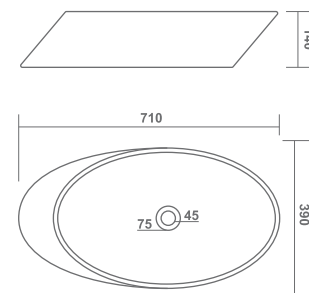

625x420x100mm

TABLE TOP BASIN

SWISS

540x400x145mm

TABLE TOP BASIN

BRUCK PLUS

385x385x140mm

ELITE

485x345x135mm

FEMINA

480x370x125mm

LATINA PLUS

330x330x130mm

TABLE TOP BASIN

JAZZ

510x390x110mm

ASTRON

465x300x140mm

ELIPS

710x390x140mm

TABLE TOP BASIN

MINI STEELA

455x330x140mm

ELINA

565x385x115mm

TABLE TOP BASIN

LORENZ

460x260x115mm

TABLE TOP BASIN

MARVEL

415x415x150mm

BRUCK