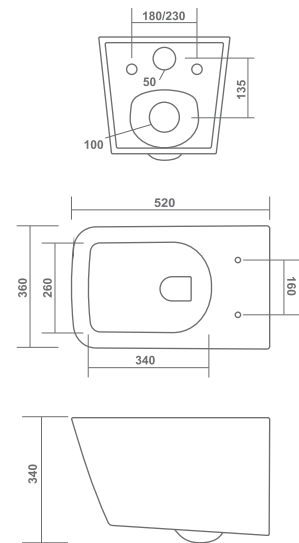

KREVITO

520x350x370mm

RIMLESS DESIGN

WALL HUNG CLOSET

SLAVIA

480x340x320mm

RIMLESS DESIGN

NOVA

530x350x340mm

RIMLESS DESIGN

WALL HUNG CLOSET

LOFT

520x360x340mm

RIMLESS DESIGN

WALL HUNG CLOSET

YUGA

520x360x340mm

RIMLESS DESIGN

ROOT

500x370x360mm

RIMLESS DESIGN

NORM

570x360x340mm

WALL HUNG CLOSET

ALIS

540x360x350mm

RIMLESS DESIGN

WALL HUNG CLOSET

YORK

520x370x370mm

RIMLESS DESIGN

AERIN