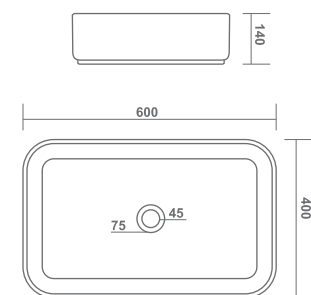

RUBY

550x360x400mm
S-Trap 90mm / P-Trap 180mm

EWC CONCEALED

580x370x400mm
S-Trap 100mm

EWC

550x360x400mm

TABLE TOP BASIN

SOPHIA

800x400x140mm

TABLE TOP BASIN

TITANIC

815x410x130mm

THRON

770x390x140mm

TABLE TOP BASIN

HELIX

620x350x110mm

TABLE TOP BASIN

SPOON

620x370x110mm

ENTO

600x400x140mm

DEMIS

615x360x150mm

TABLE TOP BASIN

VEGAS

610x410x150mm

TABLE TOP BASIN

LETINA

480x380x140mm

CASSA

500x375x140mm