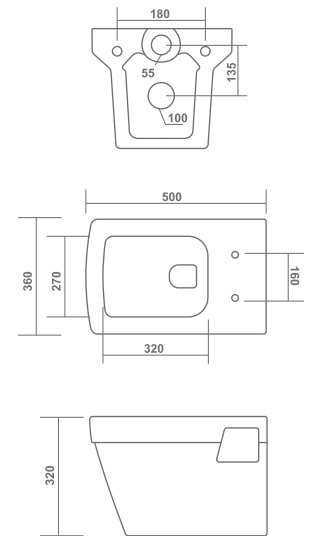

520x370x360mm

RIMLESS DESIGN

AERON

510x370x360mm

WALL HUNG CLOSET

ALON

500x360x350mm

RIMLESS DESIGN

WALL HUNG CLOSET

OLIVIA

500x360x350mm

VITO

550x400x390mm

JET

ELEMENT - Rimless

490x360x350mm

RIMLESS DESIGN

WALL HUNG CLOSET

DYNA

560x390x340mm

WALL HUNG CLOSET

ELEGANT

500x360x320mm

ZITA

520x370x350mm

ELEMENT

550x380x350mm

WALL HUNG CLOSET

COCO

540x390x350mm

CROMA

510x370x370mm