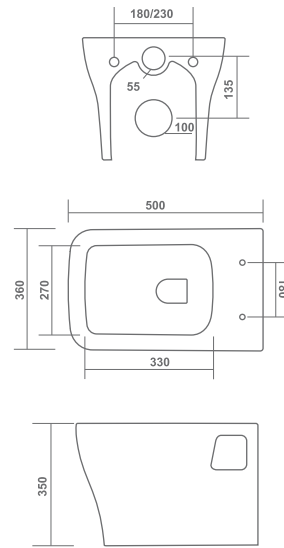

520x360x340mm

RIMLESS DESIGN

ROOT

500x370x360mm

RIMLESS DESIGN

NORM

570x360x340mm

WALL HUNG CLOSET

ALIS

540x360x350mm

RIMLESS DESIGN

WALL HUNG CLOSET

YORK

520x370x370mm

RIMLESS DESIGN

AERIN

520x370x360mm

RIMLESS DESIGN

AERON

510x370x360mm

WALL HUNG CLOSET

ALON

500x360x350mm

RIMLESS DESIGN

520x370x350mm

ELEMENT

550x380x350mm

WALL HUNG CLOSET

COCO

540x390x350mm

CROMA

510x370x370mm