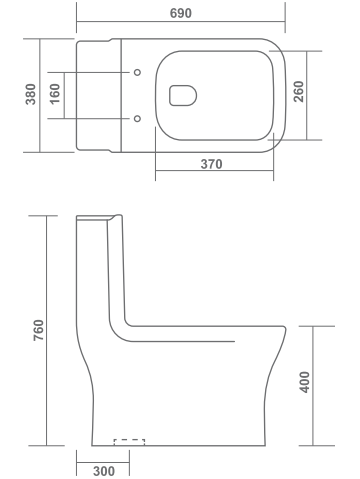

 home square
Tiles & Bathware
APNEPAN KA EHSAAAS

SANITARYWARE SHOWCASE

taking you
forward

www.thehomesquare.in

ONE PIECE CLOSET

LACERA

760x375x790mm
S-Trap 200, 300mm

SYPHONIC FLUSH

ONE PIECE CLOSET

AQUA

690x380x760mm
S-Trap 300mm

SYPHONIC FLUSH

LORENS

650x360x715mm
S-Trap 230mm / P-Trap 180mm

RIMLESS DESIGN

WASH DOWN FLUSH