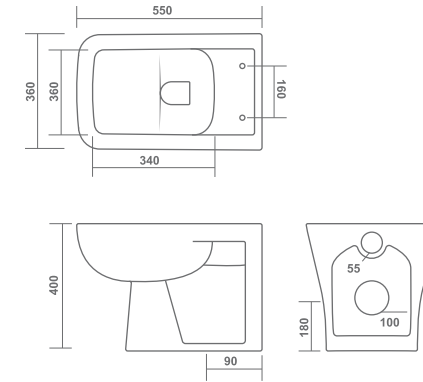

520x370x350mm

ELEMENT

550x380x350mm

WALL HUNG CLOSET

COCO

540x390x350mm

CROMA

510x370x370mm

510x370x330mm

JET

AUDI

500x350x360mm

MESSI

520x360x350mm
S-Trap 100mm / P-Trap 180mm

MAX

530x360x400mm
S-Trap 80mm / P-Trap 180mm

RUBY

550x360x400mm
S-Trap 90mm / P-Trap 180mm

EWC CONCEALED

580x370x400mm
S-Trap 100mm

EWC

550x360x400mm

TABLE TOP BASIN

SOPHIA

800x400x140mm

TABLE TOP BASIN

TITANIC

815x410x130mm

THRON

770x390x140mm

TABLE TOP BASIN

HELIX