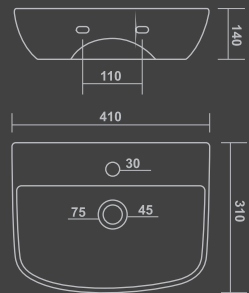

590x470x520mm

CORAL

450x340x400mm

WASH BASIN HALF PEDESTAL

CANAN

560x420x470mm

SIMI

460x360x420mm

MORIS

410x300x400mm

WALL HUNG BASIN

NERO

480x350x140mm

THIO

410x310x140mm

WALL HUNG BASIN