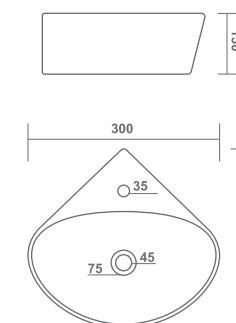

460x340x150mm

CUPID

360x290x125mm

MINI ITA

365x265x110mm

RUBIC

500x370x150mm

TABLE TOP BASIN

FLORIDA

405x405x115mm

SOFT

380x380x130mm

MILANO

380x380x150mm

TABLE TOP BASIN

MEDRID

360x360x130mm

OLWIN

340x340x140mm

BENZ

300x300x130mm

TABLE TOP / WALL HUNG BASIN

PLUTO

410x300x130mm

TABLE TOP / WALL HUNG BASIN

RECTA

460x360x120mm

SWIM

340x250x110mm

TABLE TOP / WALL HUNG BASIN

JEFF

410x310x120mm