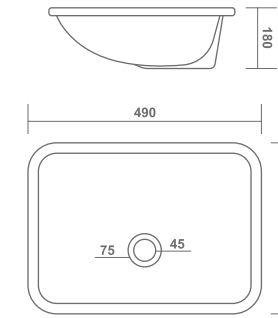

360x360x155mm

MERRY

420x300x125mm

JACK

430x295x130mm

COUNTER BASIN

SHAWN

610x460x210mm

ARIKA

580x470x160mm

COUNTER BASIN

GRACE

490x380x180mm

ETHAN

555x395x130mm

EMOLA

415x415x160mm

ONE PIECE BASIN

INVITO

400x400x810mm

ONE PIECE BASIN

RIO

380x380x860mm

RIO PLUS

380x380x860mm

ONE PIECE BASIN

LINIA

360x360x290mm

LAVIS

350x360x280mm

LAVASA

420x400x270mm