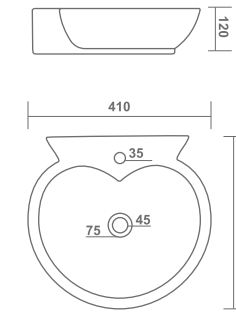

WALL HUNG BASIN

SPIRIT

410x370x120mm

ROME

470x360x170mm