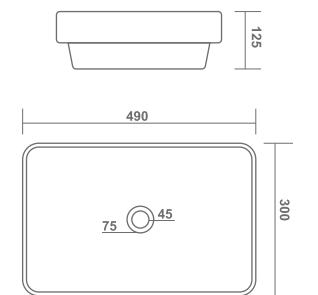

TABLE TOP BASIN

VEGAS

610x410x150mm

TABLE TOP BASIN

LETINA

480x380x140mm

CASSA

500x375x140mm

TABLE TOP BASIN

STEELA

500x390x145mm

SLOG

490x300x125mm

STAR

650x410x140mm

SCOLLA

625x420x100mm

TABLE TOP BASIN

SWISS

540x400x145mm

TABLE TOP BASIN

BRUCK PLUS

385x385x140mm

ELITE

485x345x135mm

FEMINA

480x370x125mm

LATINA PLUS

330x330x130mm

TABLE TOP BASIN

JAZZ

510x390x110mm