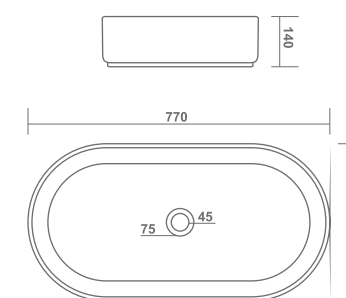

RUBY

550x360x400mm
S-Trap 90mm / P-Trap 180mm

EWC CONCEALED

580x370x400mm
S-Trap 100mm

EWC

550x360x400mm

TABLE TOP BASIN

SOPHIA

800x400x140mm

TABLE TOP BASIN

TITANIC

815x410x130mm

THRON

770x390x140mm

TABLE TOP BASIN

HELIX

620x350x110mm

TABLE TOP BASIN

SPOON

620x370x110mm

ENTO

600x400x140mm

DEMIS

615x360x150mm

TABLE TOP BASIN

VEGAS

610x410x150mm

TABLE TOP BASIN

LETINA

480x380x140mm

CASSA

500x375x140mm