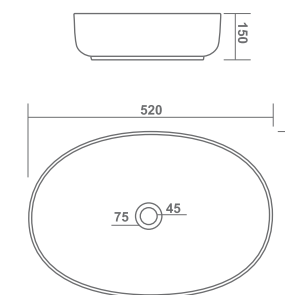

TABLE TOP BASIN

460x260x115mm

TABLE TOP BASIN

MARVEL

415x415x150mm

340x340x140mm

520x380x150mm

ULTRA

460x250x115mm