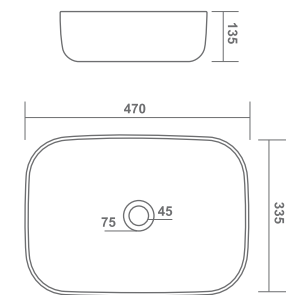

485x345x135mm

FEMINA

480x370x125mm

LATINA PLUS

330x330x130mm

TABLE TOP BASIN

JAZZ

510x390x110mm

340x340x140mm

SOPIE

520x380x150mm

ULTRA

460x250x115mm

TABLE TOP BASIN

ROSA

580x410x165mm

MYARA

460x340x140mm

FIONA

480x370x125mm

TABLE TOP BASIN

MARK

460x340x150mm

ITA

470x335x135mm

SCOOT

410x310x140mm

TABLE TOP BASIN

ELAN

430x430x110mm

AURA

520x385x130mm