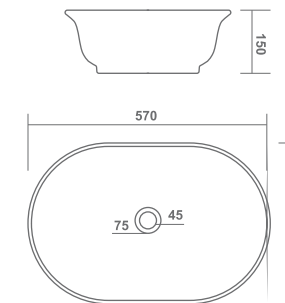

800x400x140mm

TABLE TOP BASIN

TITANIC

815x410x130mm

THRON

770x390x140mm

TABLE TOP BASIN

HELIX

TABLE TOP BASIN

VEGAS

610x410x150mm

TABLE TOP BASIN

LETINA

480x380x140mm

CASSA

500x375x140mm

LUNAR

830x430x140mm

ROCA

560x380x150mm

TABLE TOP BASIN

ARMIS

600x450x180mm

TABLE TOP BASIN

PYORAL

570x390x150mm

WENA PLUS

550x390x120mm

BERLIN

550x430x140mm

MINI JAZZ

410x310x110mm