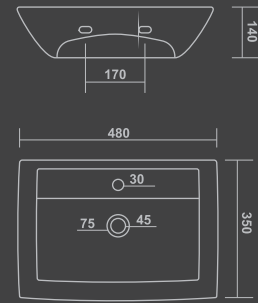

590x470x520mm

CORAL

450x340x400mm

WASH BASIN HALF PEDESTAL

CANAN

560x420x470mm

SIMI

460x360x420mm

MORIS

410x300x400mm

WALL HUNG BASIN

NERO

480x350x140mm

THIO

410x310x140mm

WALL HUNG BASIN