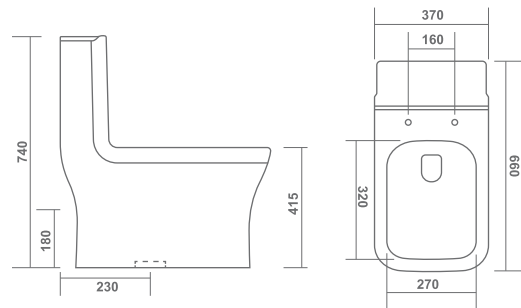

ONE PIECE CLOSET

METRO

660x370x740mm
S-Trap 230mm / P-Trap 180mm

WASH DOWN
FLUSH