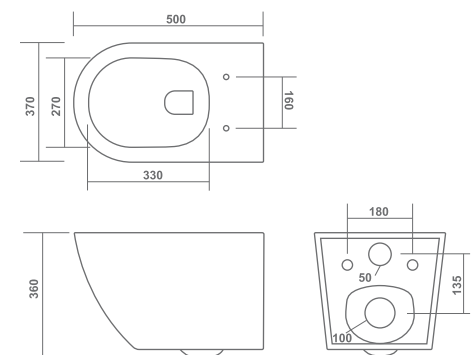

530x350x340mm

RIMLESS DESIGN

WALL HUNG CLOSET

LOFT

520x360x340mm

RIMLESS DESIGN

WALL HUNG CLOSET

YUGA

520x360x340mm

RIMLESS DESIGN

ROOT

500x370x360mm

RIMLESS DESIGN

NORM

570x360x340mm

WALL HUNG CLOSET

ALIS

540x360x350mm

RIMLESS DESIGN

WALL HUNG CLOSET

YORK

520x370x370mm

RIMLESS DESIGN

AERIN