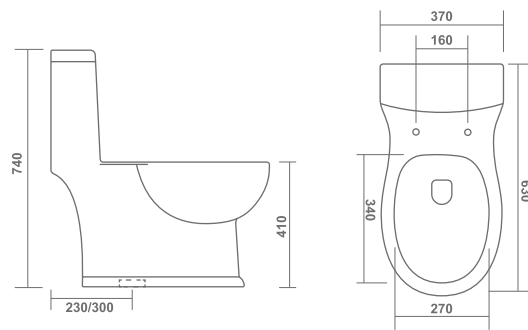

ALBA - Rimless

630x370x740mm
S-Trap 230, 300mm

RIMLESS
DESIGN

SYPHONIC
FLUSH

FOGO

700x360x750mm
S-Trap 230, 300mm / P-Trap 180mm

WASH DOWN
FLUSH

ONE PIECE CLOSET