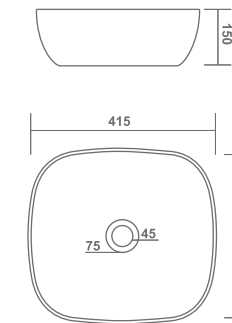

485x345x135mm

FEMINA

480x370x125mm

LATINA PLUS

330x330x130mm

TABLE TOP BASIN

JAZZ

510x390x110mm

ASTRON

465x300x140mm

ELIPS

710x390x140mm

TABLE TOP BASIN

MINI STEELA

455x330x140mm

ELINA

565x385x115mm

TABLE TOP BASIN

LORENZ

460x260x115mm

TABLE TOP BASIN

MARVEL

415x415x150mm

BRUCK

MYARA

460x340x140mm

FIONA

480x370x125mm

TABLE TOP BASIN

MARK

460x340x150mm

ITA