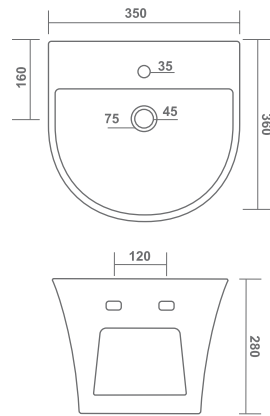

ARIKA

580x470x160mm

COUNTER BASIN

GRACE

490x380x180mm

ETHAN

555x395x130mm

EMOLA

415x415x160mm

ONE PIECE BASIN

INVITO

400x400x810mm

ONE PIECE BASIN

RIO

380x380x860mm

RIO PLUS

380x380x860mm

ONE PIECE BASIN

LINIA

360x360x290mm

LAVIS

350x360x280mm

LAVASA

420x400x270mm

ONE PIECE BASIN

ETHOS

380x380x410mm

LENZ

465x460x390mm

WASH BASIN PEDESTAL

REPOSE
590x460x840mm

WASH BASIN PEDESTAL