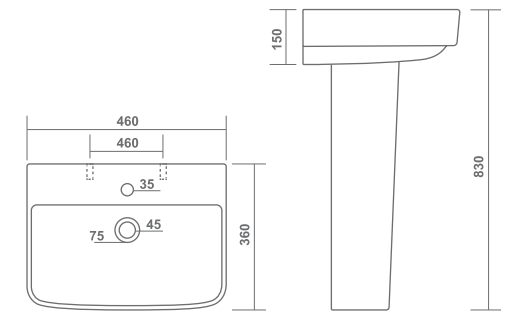

ONE PIECE BASIN

ETHOS

380x380x410mm

LENZ

465x460x390mm

WASH BASIN PEDESTAL

REPOSE
590x460x840mm

WASH BASIN PEDESTAL

PARISH
580x430x850mm

LORAL
550x450x860mm

WASH BASIN PEDESTAL

PLAZA

580x430x860mm

WASH BASIN PEDESTAL

SIMI

460x360x830mm

COLADO

510x430x840mm

MORIS

410x300x810mm

WASH BASIN HALF PEDESTAL

PARISH

580x470x530mm

REPOSE