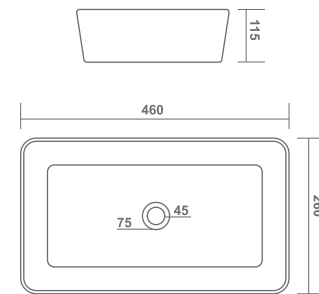

485x345x135mm

FEMINA

480x370x125mm

LATINA PLUS

330x330x130mm

TABLE TOP BASIN

JAZZ

510x390x110mm

ASTRON

465x300x140mm

ELIPS

710x390x140mm

TABLE TOP BASIN

MINI STEELA

455x330x140mm

ELINA

565x385x115mm

TABLE TOP BASIN

LORENZ

460x260x115mm

TABLE TOP BASIN

MARVEL

415x415x150mm

BRUCK

MYARA

460x340x140mm

FIONA

480x370x125mm

TABLE TOP BASIN

MARK

460x340x150mm

ITA