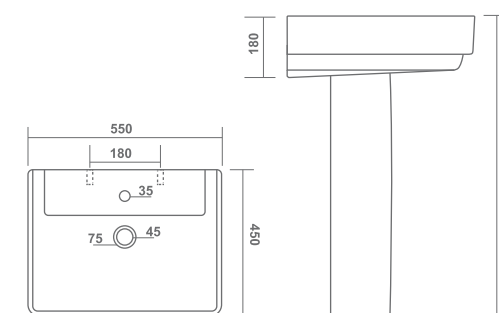

415x415x160mm

ONE PIECE BASIN

INVITO

400x400x810mm

ONE PIECE BASIN

RIO

380x380x860mm

RIO PLUS

380x380x860mm

ONE PIECE BASIN

LINIA

360x360x290mm

LAVIS

350x360x280mm

LAVASA

420x400x270mm

ONE PIECE BASIN

ETHOS

380x380x410mm

LENZ

465x460x390mm

WASH BASIN PEDESTAL

REPOSE
590x460x840mm

WASH BASIN PEDESTAL

PARISH
580x430x850mm

LORAL
550x450x860mm

WASH BASIN PEDESTAL

PLAZA

580x430x860mm

WASH BASIN PEDESTAL

SIMI

460x360x830mm